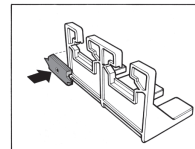

Wallbases & Beading - Colour matched

Description:

- Available as colour matched to the floor, white and paintable
- Easy and flexible installation for a beautiful finish
- Possible to hide cables during installation

Wallbase straight, 316xx

Wallbase shaped, 303xxx

Wallbase straight, 318xxx

Beading, 310xx

Characteristics:

Properties	Material
Surface material	Foil
Core material	MDF

Demographics:

Product	Length mm	Width mm	Height mm	Quantity/pack pcs
Beading, 310xx	2400	16	16	10
Wallbase straight, 316xx	2400	16	57	10
Wallbase shaped, 303xx	2400	14	82	10
Wallbase straight, 318xx	2400	14	90	10

Installation instruction:

Easy and flexible installation with snap-in, nails, screws or glue.

Wallbase installation kit available as separate article number (45250). One pack is enough for 15 linear meters.