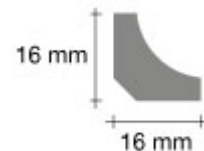

Wallbase straight, 316xx

Wallbase shaped, 303xxx

Wallbase straight, 318xxx

Beading, 310xx

Characteristics:

Properties	Material
Surface material	Foil
Core material	MDF

Demographics:

Product	Length mm	Width mm	Height mm	Quantity/pack pcs
Beading, 310xx	2400	16	16	10
Wallbase straight, 316xx	2400	16	57	10
Wallbase shaped, 303xx	2400	14	82	10
Wallbase straight, 318xx	2400	14	90	10