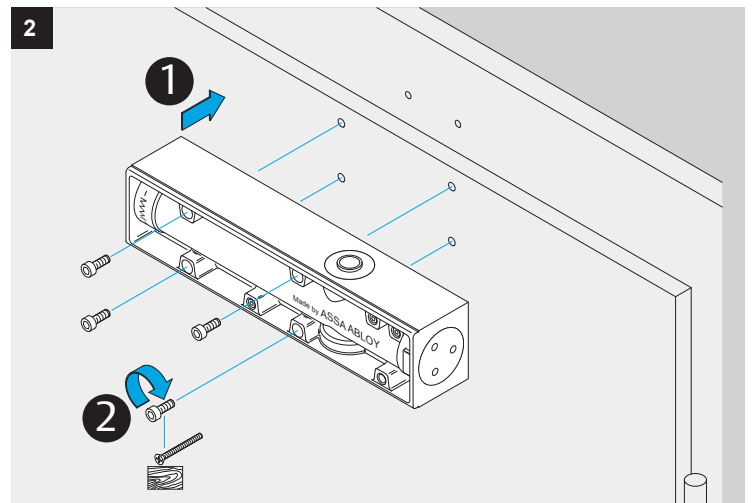

DC200
DC300

Installation Instructions

ASSA ABLOY

D1001101

ASSA ABLOY is the global leader in door opening solutions, dedicated to satisfying end-user needs for security, safety and convenience.

ASSA ABLOY

ASSA ABLOY
Sicherheitstechnik GmbH
Werk Albstadt
Bildstockstraße 20
72458 Albstadt
GERMANY
Tel.: +49 (0) 74 31-12 3-0
Fax: +49 (0) 74 31- 12 3-24 0
info@assaabloy.de
www.assaabloy.de