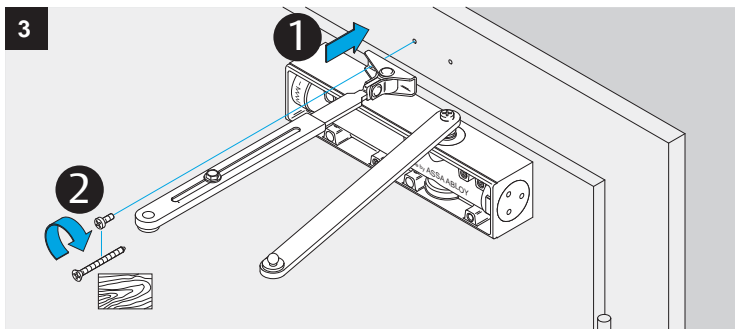

DC200
DC300

Installation Instructions

ASSA ABLOY

D1001101

ASSA ABLOY is the global leader in door opening solutions, dedicated to satisfying end-user needs for security, safety and convenience.

ASSA ABLOY

ASSA ABLOY
Sicherheitstechnik GmbH
Werk Albstadt
Bildstockstraße 20
72458 Albstadt
GERMANY
Tel.: +49 (0) 74 31-12 3-0
Fax: +49 (0) 74 31- 12 3-24 0
info@assaabloy.de
www.assaabloy.de