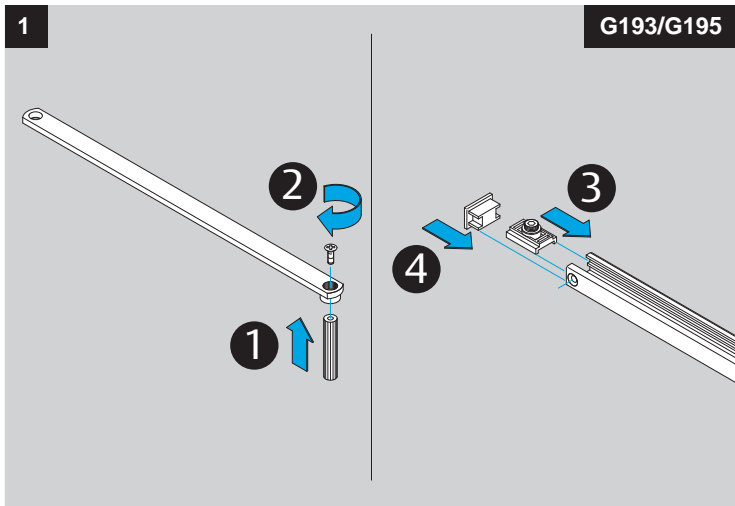

DC200
DC300

Installation Instructions

ASSA ABLOY

D1001101

ASSA ABLOY is the global leader in door opening solutions, dedicated to satisfying end-user needs for security, safety and convenience.

ASSA ABLOY

ASSA ABLOY
Sicherheitstechnik GmbH
Werk Albstadt
Bildstockstraße 20
72458 Albstadt
GERMANY
Tel.: +49 (0) 74 31-12 3-0
Fax: +49 (0) 74 31- 12 3-24 0
info@assaabloy.de
www.assaabloy.de