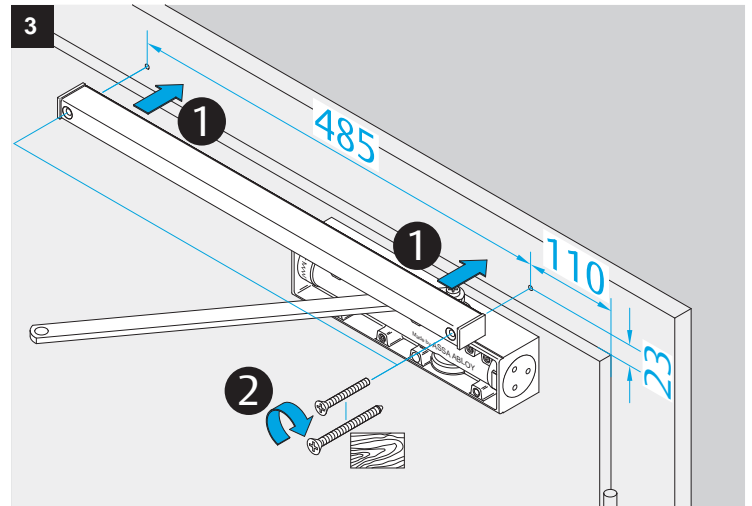

DC200
DC300

Installation Instructions

ASSA ABLOY

D1001101

ASSA ABLOY is the global leader in door opening solutions, dedicated to satisfying end-user needs for security, safety and convenience.

ASSA ABLOY

ASSA ABLOY
Sicherheitstechnik GmbH
Werk Albstadt
Bildstockstraße 20
72458 Albstadt
GERMANY
Tel.: +49 (0) 74 31-12 3-0
Fax: +49 (0) 74 31- 12 3-24 0
info@assaabloy.de
www.assaabloy.de