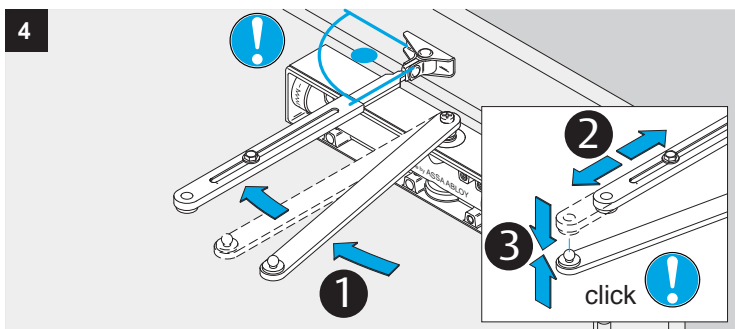

DC200
DC300

Installation Instructions

ASSA ABLOY

D1001101

ASSA ABLOY is the global leader in door opening solutions, dedicated to satisfying end-user needs for security, safety and convenience.

ASSA ABLOY

ASSA ABLOY
Sicherheitstechnik GmbH
Werk Albstadt
Bildstockstraße 20
72458 Albstadt
GERMANY
Tel.: +49 (0) 74 31-12 3-0
Fax: +49 (0) 74 31- 12 3-24 0
info@assaabloy.de
www.assaabloy.de