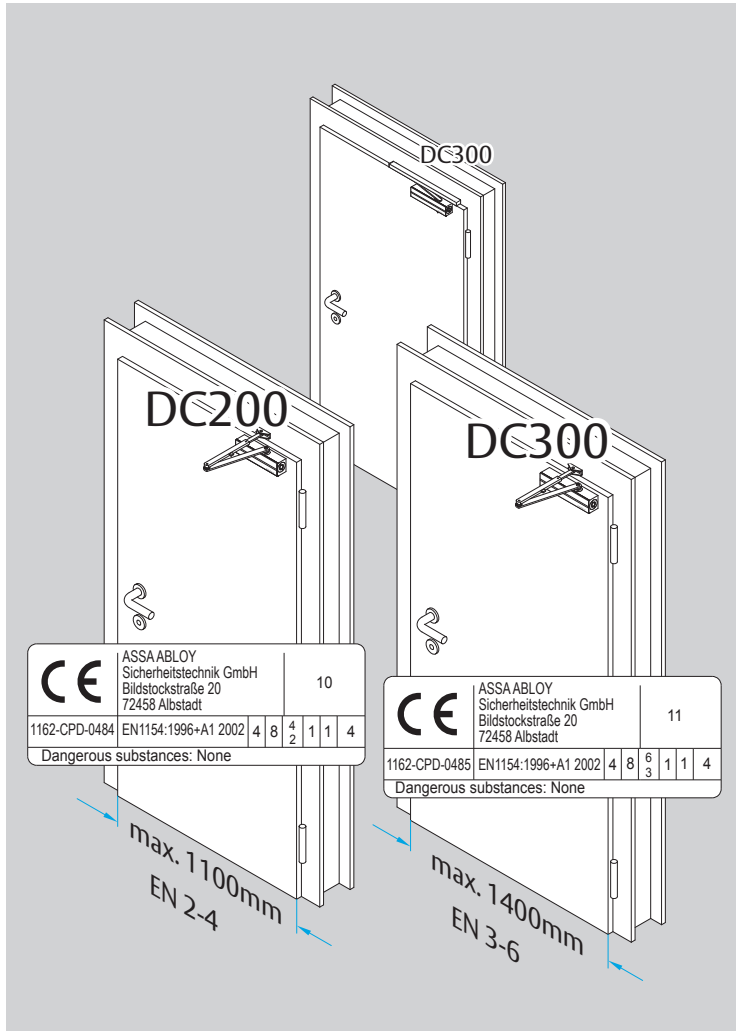

DC200
DC300

Installation Instructions

ASSA ABLOY

D1001101

ASSA ABLOY is the global leader in door opening solutions, dedicated to satisfying end-user needs for security, safety and convenience.

ASSA ABLOY

ASSA ABLOY
Sicherheitstechnik GmbH
Werk Albstadt
Bildstockstraße 20
72458 Albstadt
GERMANY
Tel.: +49 (0) 74 31-12 3-0
Fax: +49 (0) 74 31- 12 3-24 0
info@assaabloy.de
www.assaabloy.de