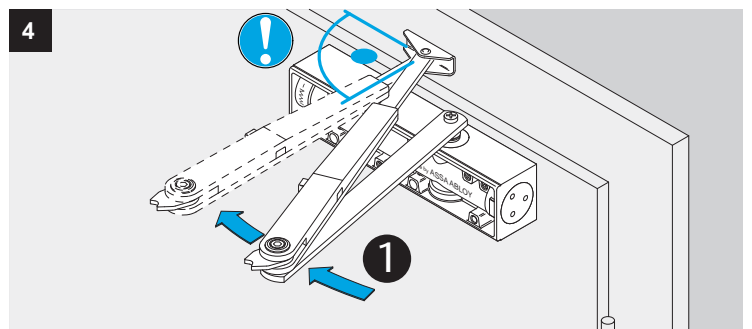

DC200
DC300

Installation Instructions

ASSA ABLOY

D1001101

ASSA ABLOY is the global leader in door opening solutions, dedicated to satisfying end-user needs for security, safety and convenience.

ASSA ABLOY

ASSA ABLOY
Sicherheitstechnik GmbH
Werk Albstadt
Bildstockstraße 20
72458 Albstadt
GERMANY
Tel.: +49 (0) 74 31-12 3-0
Fax: +49 (0) 74 31- 12 3-24 0
info@assaabloy.de
www.assaabloy.de