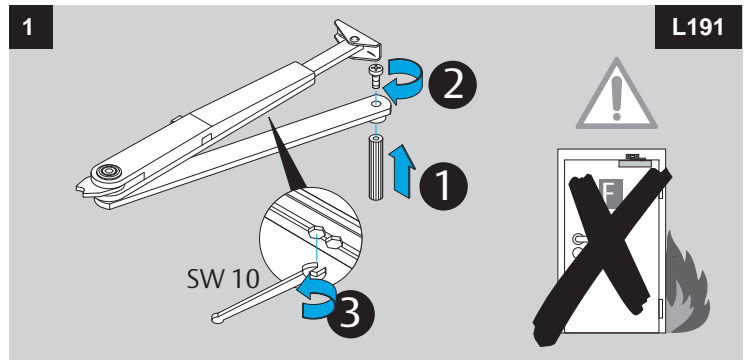

DC200
DC300

Installation Instructions

ASSA ABLOY

D1001101

ASSA ABLOY is the global leader in door opening solutions, dedicated to satisfying end-user needs for security, safety and convenience.

ASSA ABLOY

ASSA ABLOY
Sicherheitstechnik GmbH
Werk Albstadt
Bildstockstraße 20
72458 Albstadt
GERMANY
Tel.: +49 (0) 74 31-12 3-0
Fax: +49 (0) 74 31- 12 3-24 0
info@assaabloy.de
www.assaabloy.de