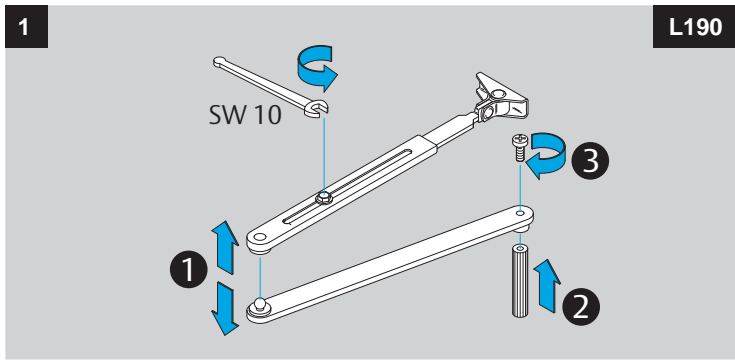

DC200
DC300

Installation Instructions

ASSA ABLOY

D1001101

ASSA ABLOY is the global leader in door opening solutions, dedicated to satisfying end-user needs for security, safety and convenience.

ASSA ABLOY

ASSA ABLOY
Sicherheitstechnik GmbH
Werk Albstadt
Bildstockstraße 20
72458 Albstadt
GERMANY
Tel.: +49 (0) 74 31-12 3-0
Fax: +49 (0) 74 31- 12 3-24 0
info@assaabloy.de
www.assaabloy.de