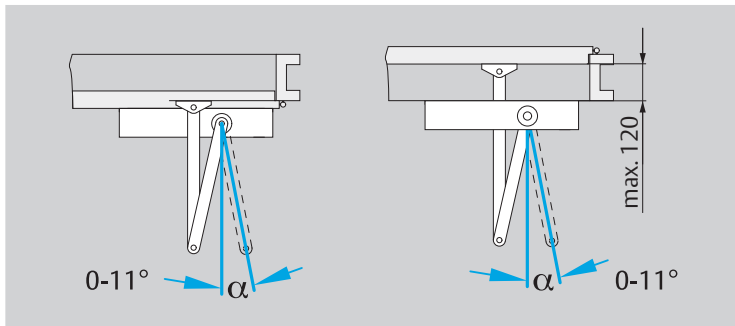

DC200
DC300

Installation Instructions

ASSA ABLOY

D1001101

ASSA ABLOY is the global leader in door opening solutions, dedicated to satisfying end-user needs for security, safety and convenience.

ASSA ABLOY

ASSA ABLOY
Sicherheitstechnik GmbH
Werk Albstadt
Bildstockstraße 20
72458 Albstadt
GERMANY
Tel.: +49 (0) 74 31-12 3-0
Fax: +49 (0) 74 31- 12 3-24 0
info@assaabloy.de
www.assaabloy.de