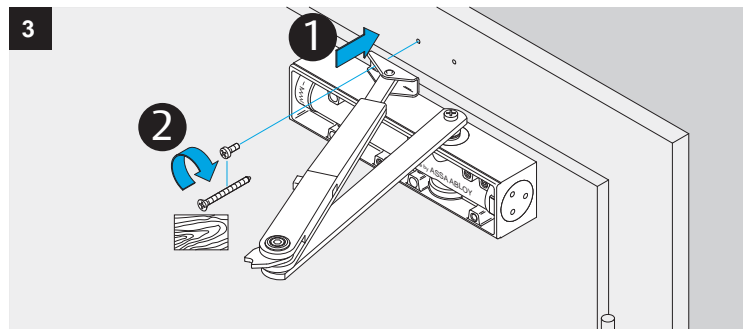

DC200
DC300

Installation Instructions

ASSA ABLOY

D1001101

ASSA ABLOY is the global leader in door opening solutions, dedicated to satisfying end-user needs for security, safety and convenience.

ASSA ABLOY

ASSA ABLOY
Sicherheitstechnik GmbH
Werk Albstadt
Bildstockstraße 20
72458 Albstadt
GERMANY
Tel.: +49 (0) 74 31-12 3-0
Fax: +49 (0) 74 31- 12 3-24 0
info@assaabloy.de
www.assaabloy.de