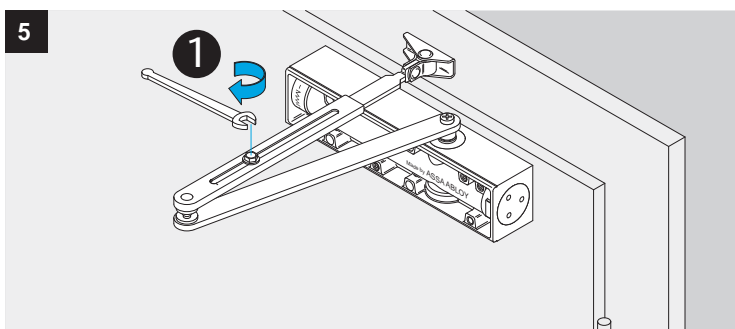

DC200
DC300

Installation Instructions

ASSA ABLOY

D1001101

ASSA ABLOY is the global leader in door opening solutions, dedicated to satisfying end-user needs for security, safety and convenience.

ASSA ABLOY

ASSA ABLOY
Sicherheitstechnik GmbH
Werk Albstadt
Bildstockstraße 20
72458 Albstadt
GERMANY
Tel.: +49 (0) 74 31-12 3-0
Fax: +49 (0) 74 31- 12 3-24 0
info@assaabloy.de
www.assaabloy.de