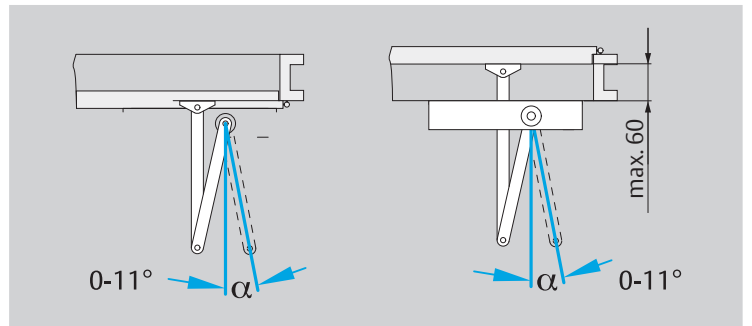

DC200
DC300

Installation Instructions

ASSA ABLOY

D1001101

ASSA ABLOY is the global leader in door opening solutions, dedicated to satisfying end-user needs for security, safety and convenience.

ASSA ABLOY

ASSA ABLOY
Sicherheitstechnik GmbH
Werk Albstadt
Bildstockstraße 20
72458 Albstadt
GERMANY
Tel.: +49 (0) 74 31-12 3-0
Fax: +49 (0) 74 31- 12 3-24 0
info@assaabloy.de
www.assaabloy.de