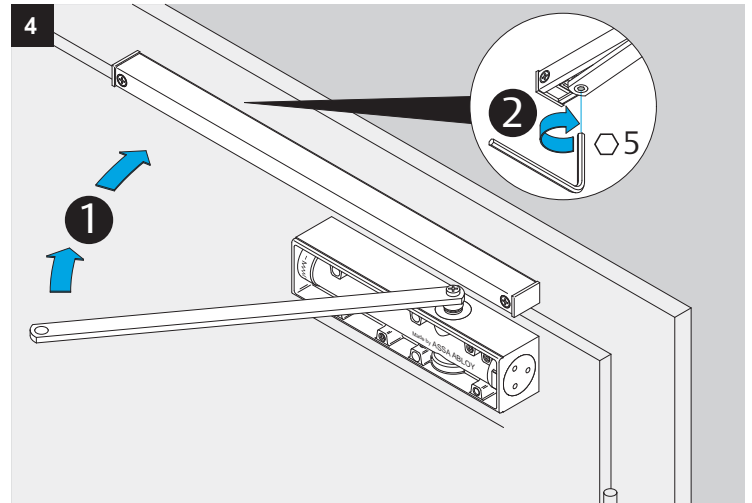

DC200
DC300

Installation Instructions

ASSA ABLOY

D1001101

ASSA ABLOY is the global leader in door opening solutions, dedicated to satisfying end-user needs for security, safety and convenience.

ASSA ABLOY

ASSA ABLOY
Sicherheitstechnik GmbH
Werk Albstadt
Bildstockstraße 20
72458 Albstadt
GERMANY
Tel.: +49 (0) 74 31-12 3-0
Fax: +49 (0) 74 31- 12 3-24 0
info@assaabloy.de
www.assaabloy.de