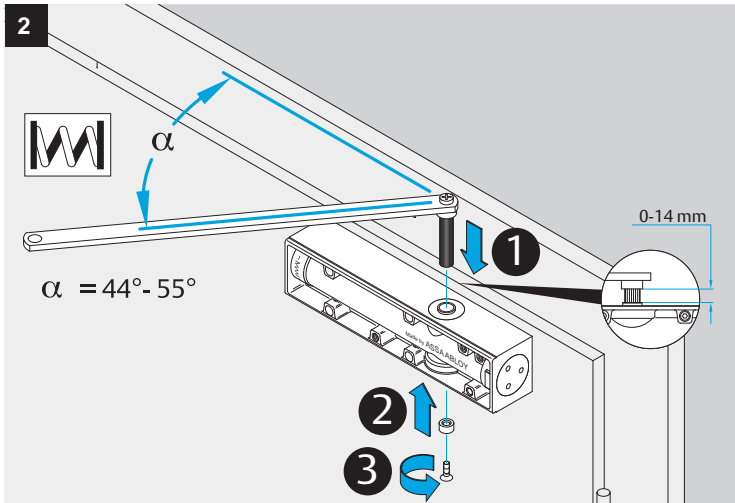

DC200
DC300

Installation Instructions

ASSA ABLOY

D1001101

ASSA ABLOY is the global leader in door opening solutions, dedicated to satisfying end-user needs for security, safety and convenience.

ASSA ABLOY

ASSA ABLOY
Sicherheitstechnik GmbH
Werk Albstadt
Bildstockstraße 20
72458 Albstadt
GERMANY
Tel.: +49 (0) 74 31-12 3-0
Fax: +49 (0) 74 31- 12 3-24 0
info@assaabloy.de
www.assaabloy.de