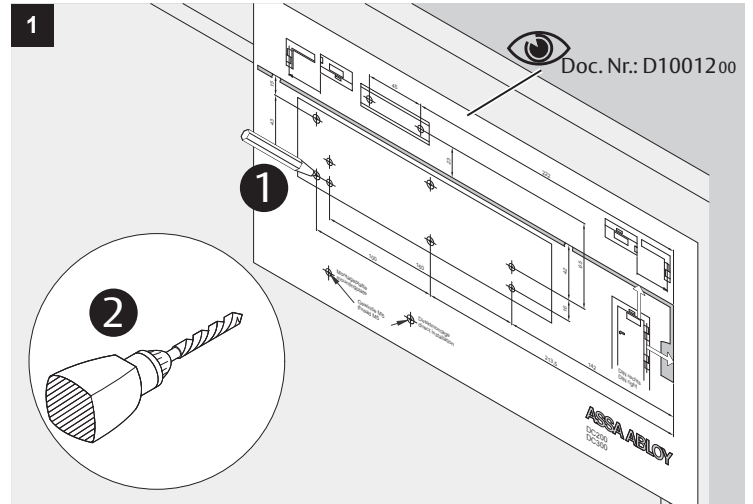

DC200
DC300

Installation Instructions

ASSA ABLOY

D1001101

ASSA ABLOY is the global leader in door opening solutions, dedicated to satisfying end-user needs for security, safety and convenience.

ASSA ABLOY

ASSA ABLOY
Sicherheitstechnik GmbH
Werk Albstadt
Bildstockstraße 20
72458 Albstadt
GERMANY
Tel.: +49 (0) 74 31-12 3-0
Fax: +49 (0) 74 31- 12 3-24 0
info@assaabloy.de
www.assaabloy.de