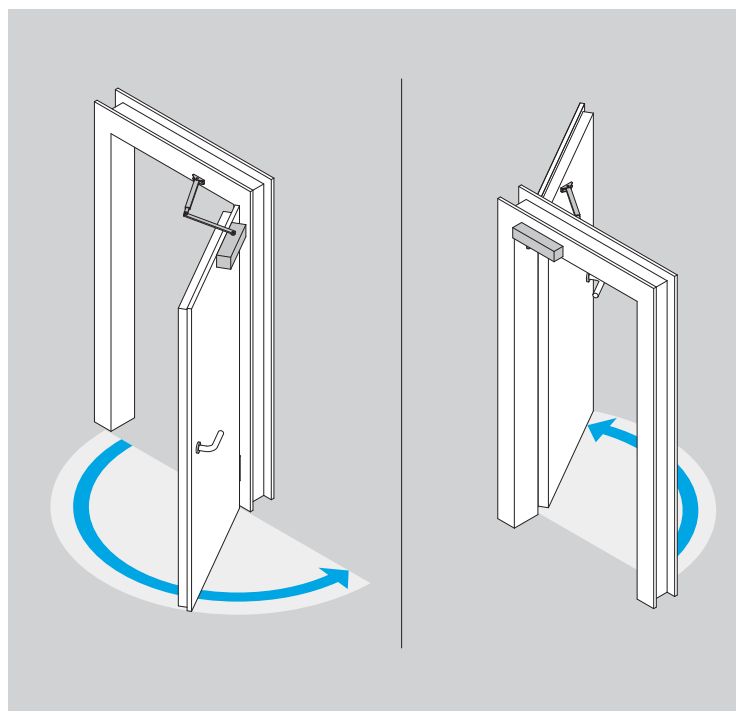

DC200
DC300

Installation Instructions

ASSA ABLOY

D1001101

ASSA ABLOY is the global leader in door opening solutions, dedicated to satisfying end-user needs for security, safety and convenience.

ASSA ABLOY

ASSA ABLOY
Sicherheitstechnik GmbH
Werk Albstadt
Bildstockstraße 20
72458 Albstadt
GERMANY
Tel.: +49 (0) 74 31-12 3-0
Fax: +49 (0) 74 31- 12 3-24 0
info@assaabloy.de
www.assaabloy.de