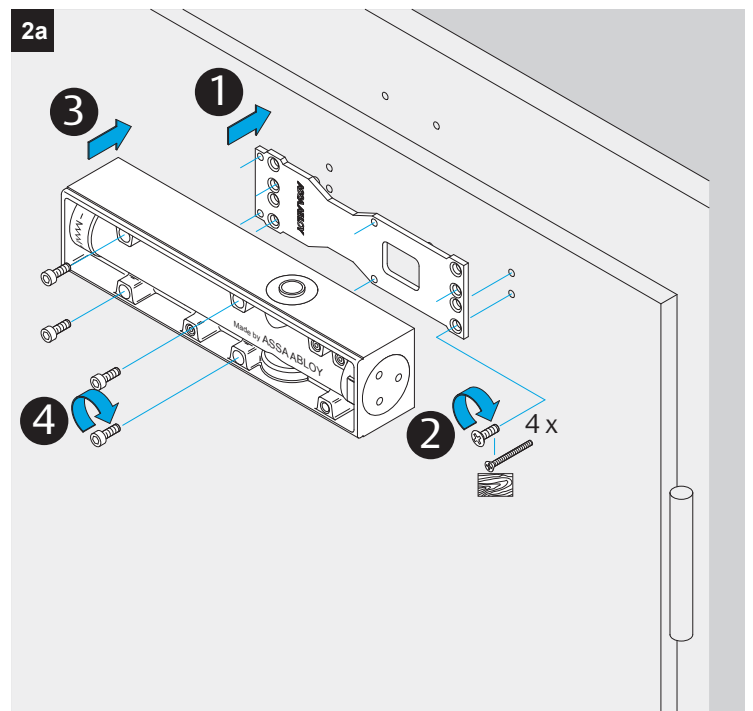

DC200
DC300

Installation Instructions

ASSA ABLOY

D1001101

ASSA ABLOY is the global leader in door opening solutions, dedicated to satisfying end-user needs for security, safety and convenience.

ASSA ABLOY

ASSA ABLOY
Sicherheitstechnik GmbH
Werk Albstadt
Bildstockstraße 20
72458 Albstadt
GERMANY
Tel.: +49 (0) 74 31-12 3-0
Fax: +49 (0) 74 31- 12 3-24 0
info@assaabloy.de
www.assaabloy.de