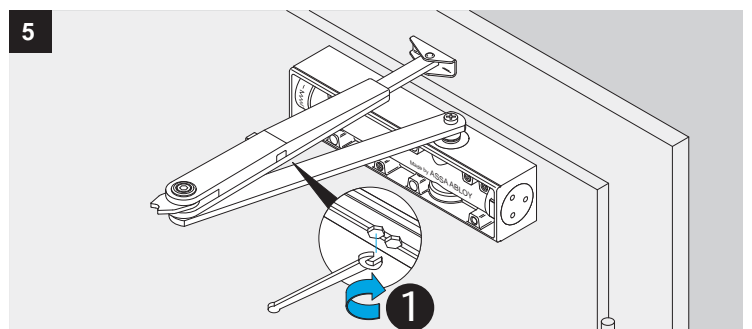

DC200
DC300

Installation Instructions

ASSA ABLOY

D1001101

ASSA ABLOY is the global leader in door opening solutions, dedicated to satisfying end-user needs for security, safety and convenience.

ASSA ABLOY

ASSA ABLOY
Sicherheitstechnik GmbH
Werk Albstadt
Bildstockstraße 20
72458 Albstadt
GERMANY
Tel.: +49 (0) 74 31-12 3-0
Fax: +49 (0) 74 31- 12 3-24 0
info@assaabloy.de
www.assaabloy.de