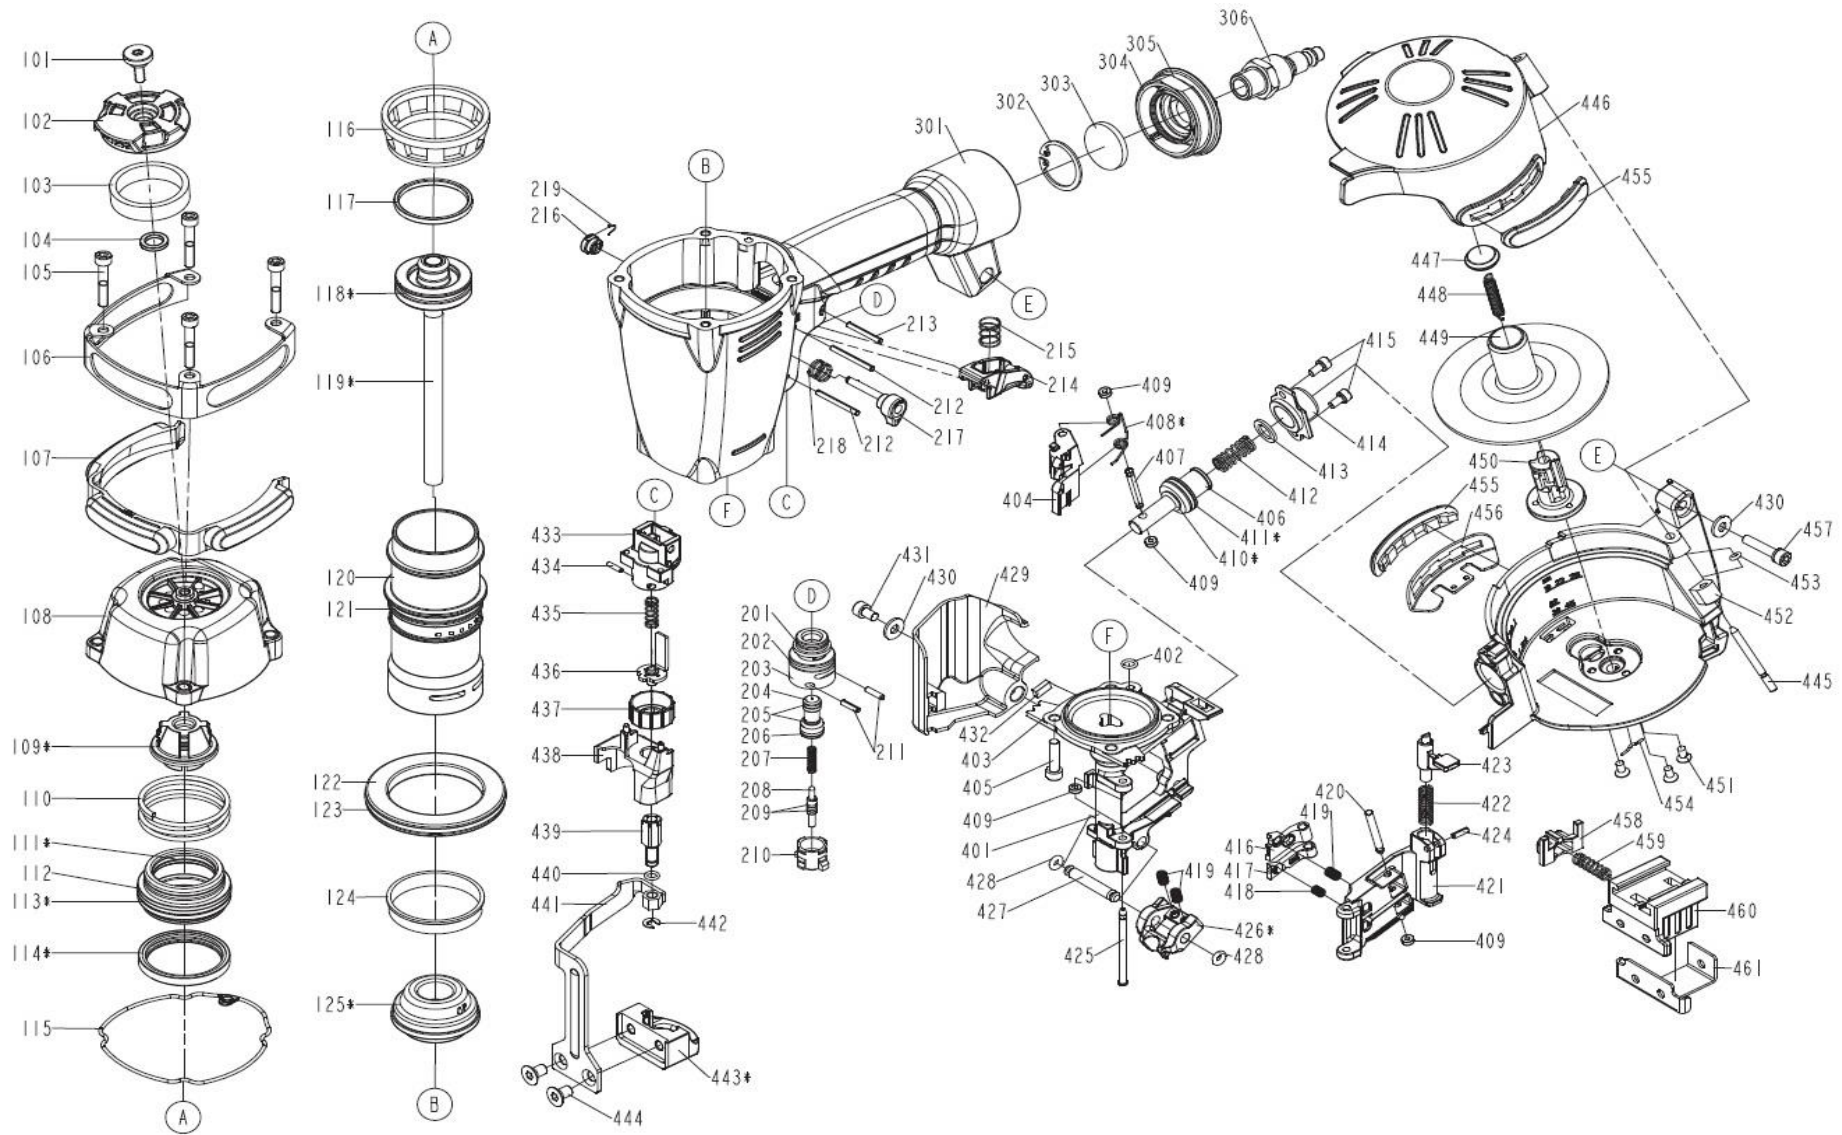

Coil Roofing nailer ESSVE CRN 15/45

Coil Roofing nailer ESSVE CRN 15/45

Pos	Art. Nr.	Name	Pos	Art. Nr.	Name	Pos	Art. Nr.	Name	Extras:		
101		DEFLECTOR BOLT(3M2353)	214		TRIGGER UNIT	427		FIXED PIN			
102		DEFLECTOR	215		SPRING	428		O - RING			
103		MUFFLER	216		LOCATING WHEEL	429		SAFETY COVER			
104		RUBBER PAD	217		HINGE POINT	430		FLAT WASHER			
105		HEX.SOC.HD.BOLT	218		SPRING	431		HEX.SOC.HD.BOLT	Service kits:		
106		GUIDE COVER	219		RING	432		MAGNET	901059		Service kit
107		PROTECTIVE CUSHION	301		GUN BODY	433		SAFETY GUIDE	901061		Feeding kit
108		CAP	302		C - RING	434		SPRING PIN	901067		Adjustable support
109*		SEAL	303		FILTER	435		SAFETY SPRING	901063		Driver kit
110		COMPRESSION SPRING	304		END CAP	436		SAFETY B UNIT	901065		Door latch set
111*		O - RING	305		O - RING	437		ADJUST AXIE	901069		Trigger valve kit
112		HD.VALVE PISTON	306		AIR PLUG	438		SAFETY COVER	901195		Trigger Switch kit
113*		O - RING	401		NOSE PIECE	439		ADJUST ROD			
114*		COLLAR	402		O - RING	440		O - RING			
115		PACKING	403		O - RING	441		SAFETY			
116		CYLINDER PRESS RING	404		FEED FINGER	442		E - RING			
117		PISTON RING	405		HEX.SOC.HD.BOLT	443*		SAFETY A UNIT			
118*		O - RING	406		FEED PISTON	444		COUNTER SUNK SCREW			
119*		DRIVER UNIT	407		PIN FEED PISTON	445		PIN			
120		CYLINDER	408*		FEED FINGER SPRING	446		MAGAZINE COVER			
121		O - RING	409		PU RETAINER	447		SPRING BASE A			
122		CYLINDER SPACER	410*		O - RING	448		PULL SPRING			
123		O - RING	411*		O - RING	449*		SPACER			
124		CYLINDER RING	412		FEED PISTON SPRING	450		MAGAEING POST			
125*		BUMPER	413		FEED-BUMPER	451		TAP BOLT			
201		O - RING	414		FEED PISTON CAP	452		MAGAZINE CASE			
202		O - RING	415		BOLT ASSY	453		O - RING			
203		PLUNGER CAP	416		FIRST STOPPER FINGER	454		SPRING RETAINER			
204		VALVE PLUNGER	417		SECOND STOPPER FINGER	455		MAGAZINE PROTECTIVE CUSHION			
205		O - RING	418		SPRING	456		MAGAZINE GUIDE COVER			
206		O - RING	419		GUIDE BLOCK SPRING	457		BOLT ASSY			
207		SPRING	420		PIN-NAIL STOP	458		POSITIONING SHEET			
208		PLUNGER	421		DOOR	459		SAFETY SPRING			
209		O - RING	422		LATCH SPRING	460		ADJUSTING PLATE-A			
210		TRIGGER VALVE HEAD	423		DOOR LATCH	461		ADJUSTING PLATE-B			
211		SPRING PIN	424		SPRING PIN						
212		SPRING PIN	425		DOOR SHAFT PIN						
213		SPRING PIN	426*		GUIDE BLOCK						