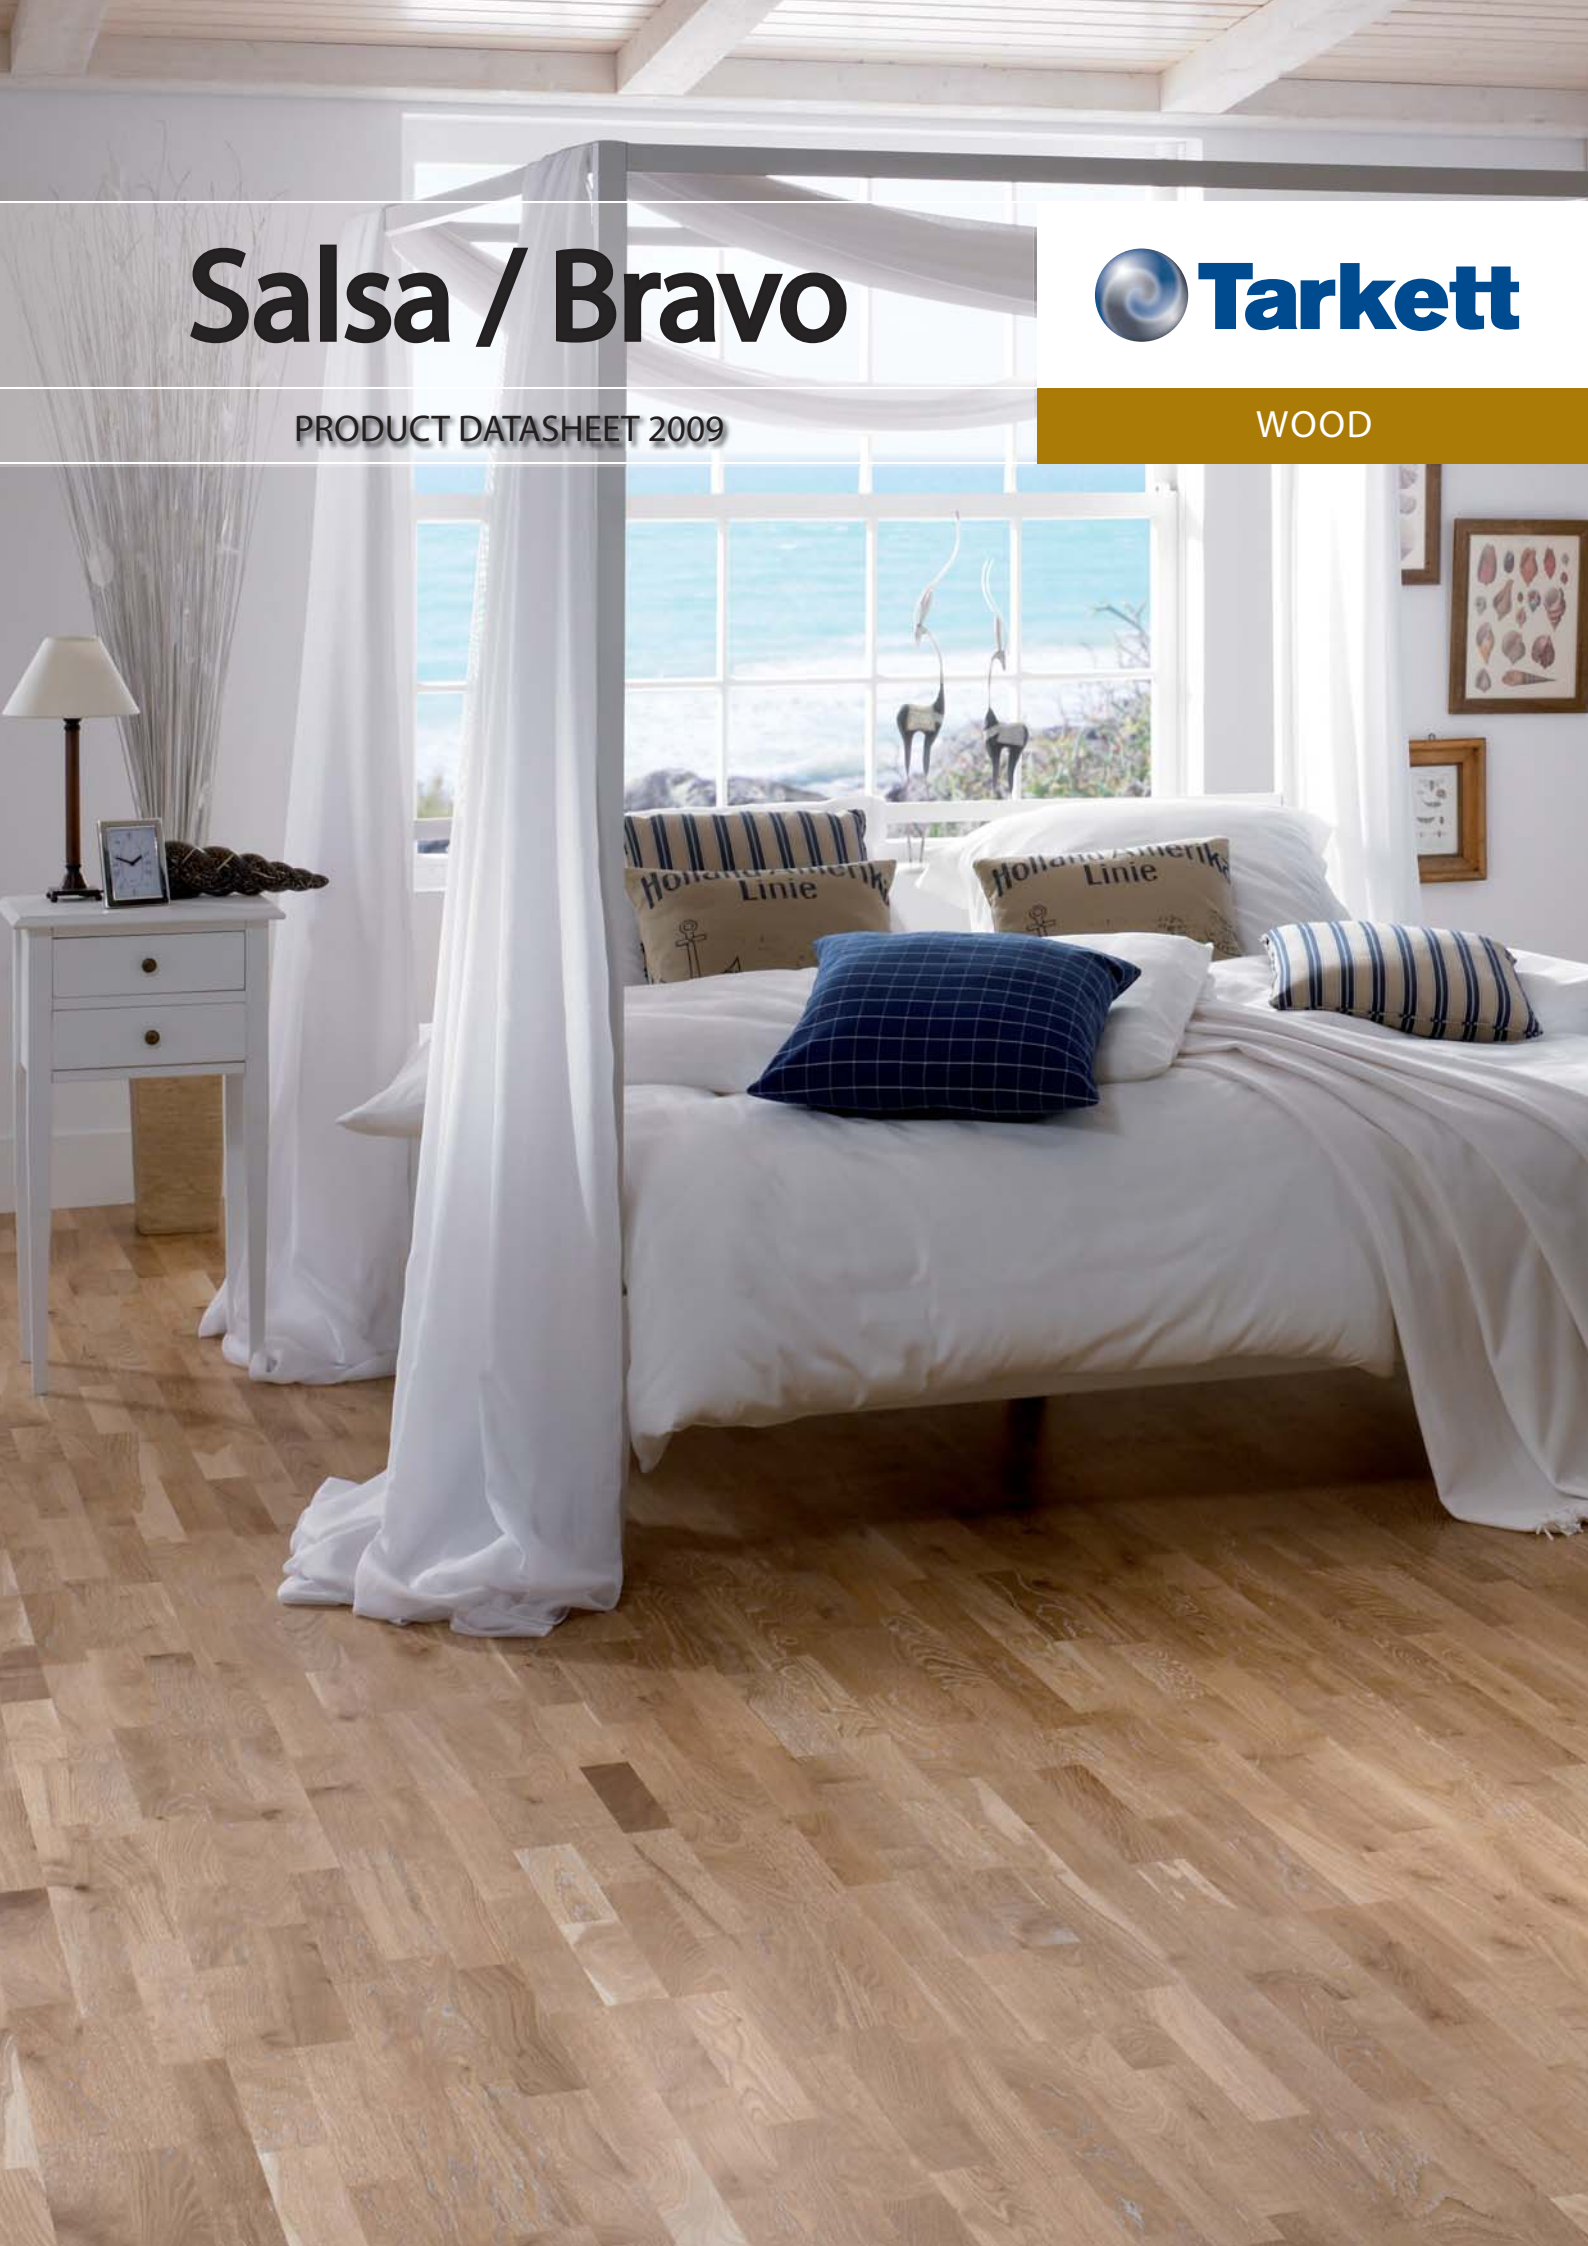

Salsa / Bravo

PRODUCT DATASHEET 2009

WOOD

TECHNICAL INFORMATION

	Salsa	Bravo
Thickness	14 mm	14 mm
Width	188/192	188
Length	2272/2525	2525
Wearlayer thickness (mm)	app. 3,6	app. 3,6
Weight (kg/m ²)	8,0	app. 8,0
Taber Abraser/Lacquer's wear resistance* prEN 13696		
abrasion penetration Proteco Lacq.(revs)	>4000	>4000
abrasion penetration Proteco Nat.(revs)	>3500	>3500
abrasive wear (mg/100revs)	app. 3,5	app. 3,5
Reduction of sound weighted index index "footfall" to the room below. NF EN ISO 140-8 / Acc to NF EN ISO 717-2, ΔL_w in dB		
with 3 mm Cellfoam	17	17
Formaldehyde emission EN 13986	E1	E1
Reaction to Fire EN 13501	D _n	D _n
Thermal insulation value (RT m2 K/W)		
board only	0,101	0,101
with rag felt	0,121	0,121
with 3 mm Cellfoam	0,191	0,191
Installation**	Floating / Glue down	Floating / Glue Down
Underfloor heating compatible***	Low temperature (max 27°C), waterborne system or self-regulating electrical system	