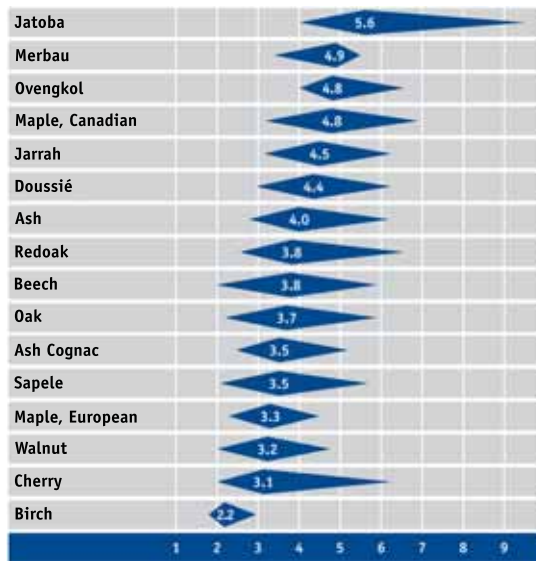

TECHNICAL INFORMATION

Thickness (mm)	14
Width (mm)	190/188
Length (mm)	1240/2510/2525
Wearlayer thickness (mm)	3,6
Weight (kg/m²)	8,0

Taber Abraser/Lacquer's wear resistance*

ENV 13696/SIS 923509	
abrasion penetration Proteco lacquer(revs)	>=7000
abrasion penetration Proteco Natura(revs)	>=6500
abrasive wear (mg/100revs)	-3,5

Reduction of sound weighted index "footfall" to the room below.

NF EN ISO 140-8/ Acc to NF EN ISO 717-2, ΔL_w in dB with 3 mm Cellfoam	17

Formaldehyde emission

EN 13986	E1

Fire safety class

NT Fire 007	Class G**

Thermal insulation value

(R_T m² K/W)	
board only	0,101
with rag felt	0,121
with 3 mm Cellfoam	0,191

Installation***

Floating/
Glue down

Underfloor heating compatible****

Low temperature, waterborne system or self-regulating electrical system

* Method not applicable for brushed products due to the structured surface
** Number of approval 4514/86. Floorcovering of class G on noncombustible material or on combustible material with a density not less than 510 kg/m³.
*** Contact your flooring supplier for further information
**** Not suitable for wood species beech and maple

HB

MODERN HOME	Salsa	lacquer ultraloc	oil ultraloc	natura ultraloc	lacquer combiloc	natura combiloc	lacquer combiloc halflength
oak select		•					
oak nature		•	•	•	•	•	•
oak rustical		•	•			•	
oak robust, whiteoiled		•	•				
oak nordic white		•					
redoak		•					
ash nature		•		•	•		
ash nature whiteoiled		•	•				
ash contract		•					
ash cognac		•					
maple european		•					
maple select		•					
maple nature		•		•	•		•
birch		•					
cherry		•		•	•	•	
beech nature		•	•	•	•		•
beech classic		•				•	
beech contract		•					
jarrah		•					
merbau		•	•		•		•
ovengkol		•					
sapele		•				•	
doussié africana		•					
doussié bipendensis		•					
walnut		•					
jatoba		•					

MODERN HOME	Bravo	lacquer ultraloc	natura ultraloc
oak		•	•
ash		•	•
maple		•	
birch		•	
beech		•	•
cherry		•	•

Observe! Some of the products will not be introduced on all markets.