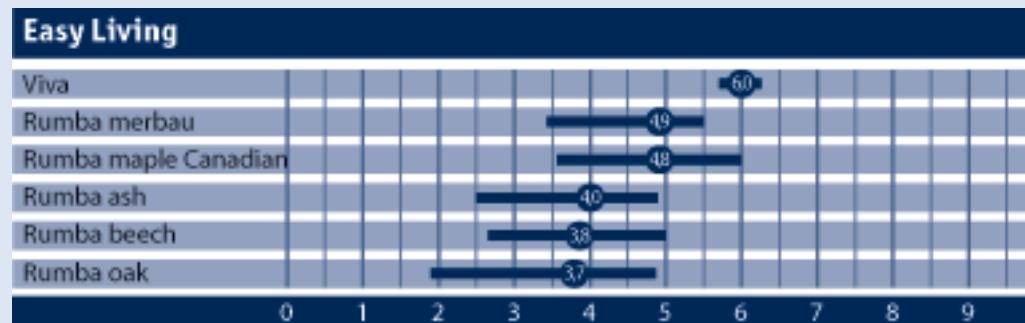

Wood floors, Brinell Hardness (BHN), EN1534

	Easy living	Viva	lacquer	natura
			ultraloc	ultraloc
Viva 8,5 3-strip 190 mm				
oak		o	o	
maple		o	o	
maple natur		o		
cherry		o		
beech nature		o		
beech		o		
walnut		o	o	
african mahogany		o		
Viva 8,5 2-strip 190 mm				
oak		o	o	
oak brushed			o	
oak white			o	
ash white			o	
cherry		o	o	
Viva 8,5 1-strip 190 mm				
oak		o	o	
oak brushed			o	
oak brown brushed			o	
Viva Line 8,5 1-strip 110 mm				
oak		o	o	
oak brushed			o	
cherry			o	
beech			o	
walnut		o	o	
african mahogany		o	o	