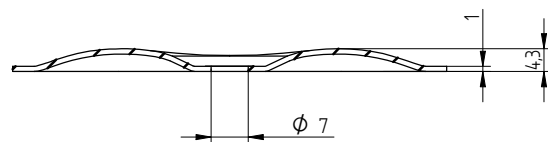

Eurofast
DVP-DF-8240H

Combination:
Eurofst DVP-DF-8240H
Eurofast GBS-A2 6,0 x L

Van Roij Fasteners Europe b.v.
Jan Tooropstraat 16
NL-5753 DK Deurne
copyright © 12.2015