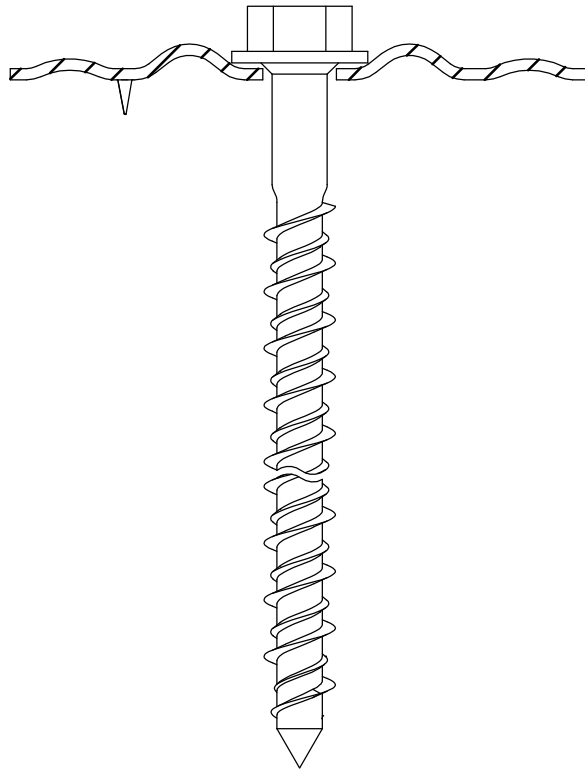

Combination:
Eurofast DVP-EFB-51NS
Eurofast DFCF 6,3 x L

Van Roij Fasteners Europe b.v.
Jan Tooropstraat 16
NL-5753 DK Deurne
copyright © 12.2015