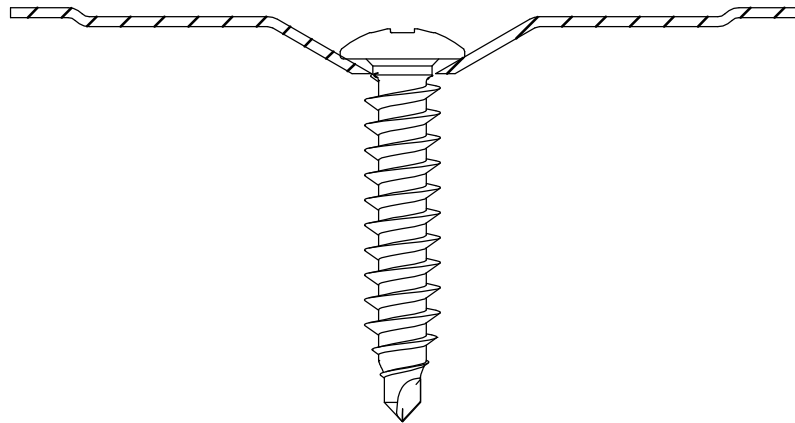

Eurofast DFHD
6,7 x 32