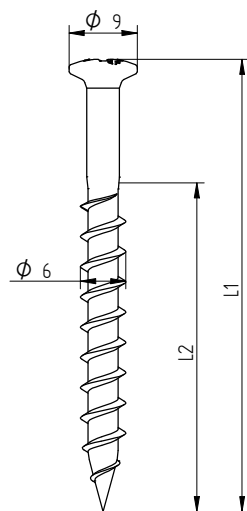

Eurofast GBS-A2
6,0 x L