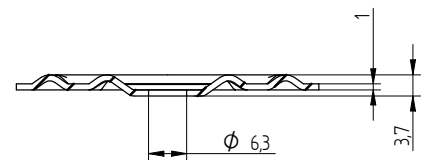

Combination:
Eurofast DVP-EF-5010N
Eurofast DFCF 6,3 x L

Van Roij Fasteners Europe b.v.
Jan Tooropstraat 16
NL-5753 DK Deurne
copyright © 12.2015