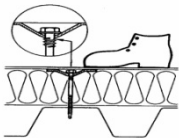

ANNEX 1 SURVEY OF EUROFAST® RANGE

3. Screws

Eurofast® Code	Dimensions 1) Ø (mm) L range (mm)	Head	Point	Application
- EDS-S-48	Ø 4.8 30 – 300	PH 2 Bugle	Sharp 25°	Steel decks 0,7 – 0,88 mm
- EDS – BZT/BGT-48 2)	Ø 4.8 60 – 300	HWH 8 mm	Self drilling	Steel decks 0,7 - 2 x 1,25 mm/ wood, min. thickness 19 mm
- EDS-BZTR/BGTR-48	Ø 4.8 120 - 300	HWH 8 mm	Self drilling	Steel decks 0,7 - 2 x 1,25 mm
- EDS-BZTHD/BGTHD-48	Ø 4.8 140 – 300	HWH 8 mm	Self drilling	Steel decks ≤ 3 mm
- EDS-SRB-48	Ø 4.8 60 – 300	Oval head Torx25	Self drilling	Steel decks 0,7 - 2 x 1,25 mm
- EDS-B-48	Ø 4.8 35 – 300	PH 2 Bugle/ Tx25 Reduced Bugle	Self drilling	Wood, min. thickness 19 mm / Steel decks 0,7 - 2 x 1,25 mm
- EDS-B-55	Ø 5.5 50 - 210	Tx25 Reduced Bugle	Self drilling	Wood, min. thickness 19 mm / Steel decks 0,7 - 2 x 1,25 mm
- EFHD-63	Ø 6.3 60 - 400	Torx T-25 RSD Bugle	Ricoh point	Concrete / Steel decks 0,7-0,88 mm / Wood
- DFHD-67	Ø 6.7 32	PANHEAD PH3	Self drilling	Steel decks, aluminium 0.7 mm
- DFCF-63	Ø 6.3 32 –305	HWH 8 mm	Nail point	Concrete
- EFR-63	Ø 6.3 28 - 300	Torx T-25 PH	Blunt	Concrete
- GBSA2-60	Ø 6.0 80 - 200	PH 2 Bugle	Sharp 25°	Aerated Concrete
- GBS-60	Ø 6.0 60 - 200	PH 2 Bugle/ Tx25 Reduced Bugle	Sharp 25°	Aerated Concrete
- GBS-80	Ø 8.0 65 - 190	Tx25 Reduced Bugle	Sharp 25°	Aerated Concrete
- EDS-H-50	Ø 5.0 20 - 120	PH 2 Bugle	Sharp 25°	Wood, min. thickness 19 mm

1) Detailed drawings, included tolerances are deposited in the MTD.

2) T refers to safe tread

All Eurofast® fasteners are provided with the sign: EF