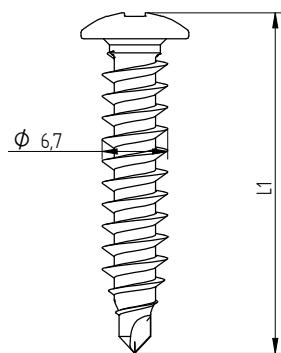

Eurofast
DVP-EF-8040D