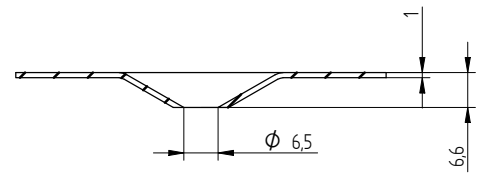

Combination:
Eurofast DVP-EF-7010D
Eurofast DFCF 6,3 x L

Van Roij Fasteners Europe b.v.
Jan Tooropstraat 16
NL-5753 DK Deurne
copyright © 12.2015