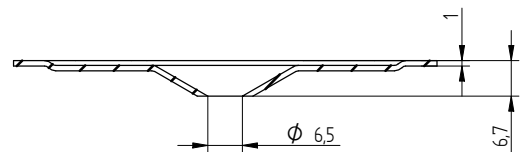

Eurofast DFHD
6,7 x 32

Eurofast
DVP-EF-8040D

Combination:
Eurofast DVP-EF-8040D
Eurofast DFHD 6,7 x 32

Van Roij Fasteners Europe b.v.
Jan Tooropstraat 16
NL-5753 DK Deurne
copyright © 12.2015