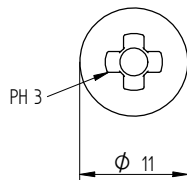

Eurofast DFHD
6,7 x 32

Combination:
Eurofast DVP-EF-7007D
Eurofast DFHD 6,7 x 32

Van Roij Fasteners Europe b.v.
Jan Tooropstraat 16
NL-5753 DK Deurne
copyright © 12.2015