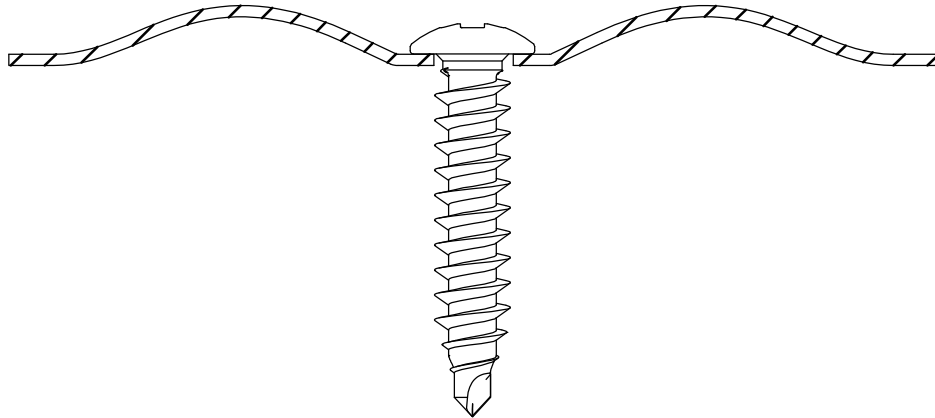

Eurofast DFHD
6,7 x 32