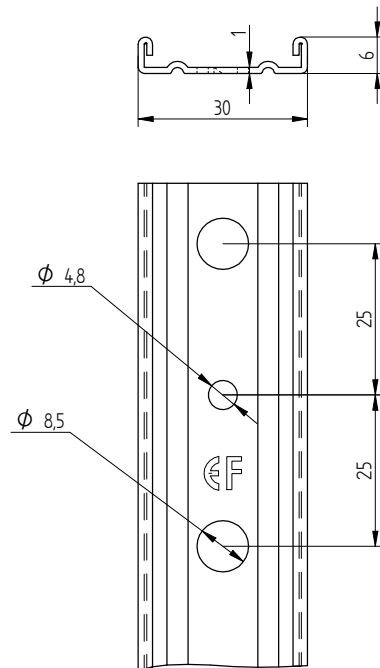

Eurofast
EDF-BAR-F