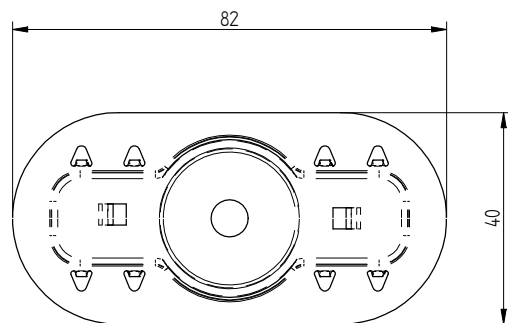

Eurofast
DVP-DFB8240D