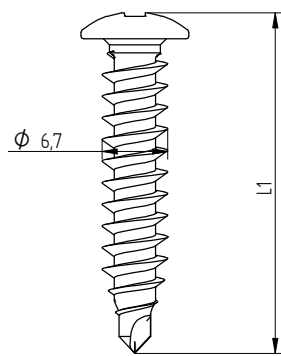

Eurofast DFHD
6,7 x 32

Combination:
Eurofast DVP-EF-7010D
Eurofast DFHD 6,7 x 32

Van Roij Fasteners Europe b.v.
Jan Tooropstraat 16
NL-5753 DK Deurne
copyright © 12.2015