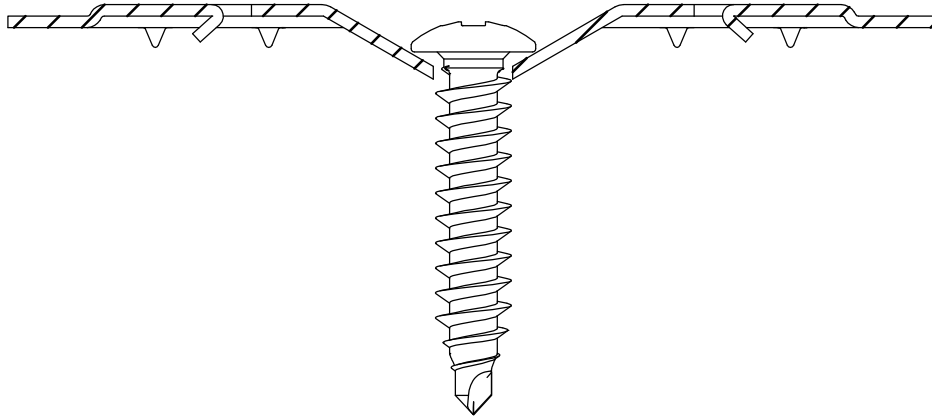

Eurofast DFHD
6,7 x 32