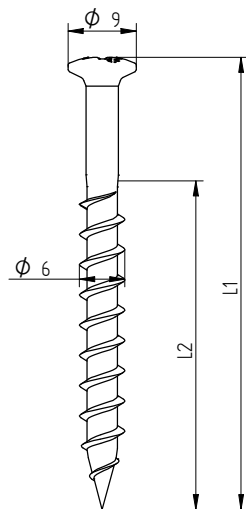

Combination:
Eurofast DVP-DF-8240R
Eurofast GBS 6,0 x L

Van Roij Fasteners Europe b.v.
Jan Tooropstraat 16
NL-5753 DK Deurne
copyright © 12.2015

Eurofast GBS
6,0 x L

Eurofast
DVP-DF-8240H

Combination:
Eurofst DVP-DF-8240H
Eurofast GBS 6,0 x L