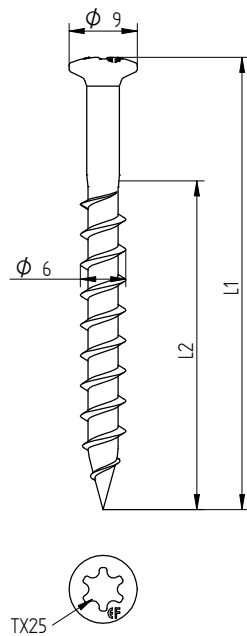

Eurofast
DVP-DF-8240H

Combination:
Eurofst DVP-DF-8240H
Eurofast GBS-A2 6,0 x L

Van Roij Fasteners Europe b.v.
Jan Tooropstraat 16
NL-5753 DK Deurne
copyright © 12.2015

Eurofast GBS-A2
6,0 x L

Eurofast
DVP-DF-8240D