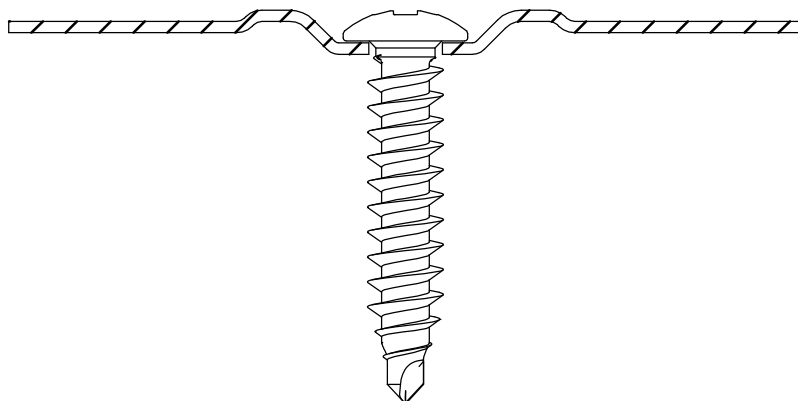

Eurofast DFHD
6,7 x 32