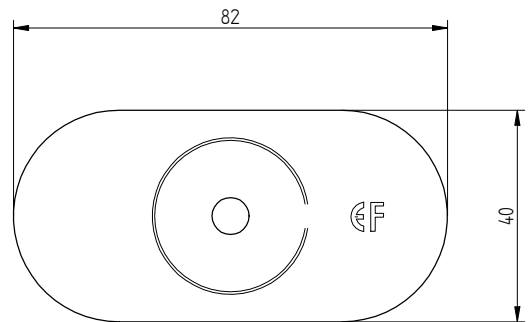

Combination:
Eurofast DVP-DF-8240D
Eurofast DFCF 6,3 x L

Van Roij Fasteners Europe b.v.
Jan Tooropstraat 16
NL-5753 DK Deurne
copyright © 12.2015