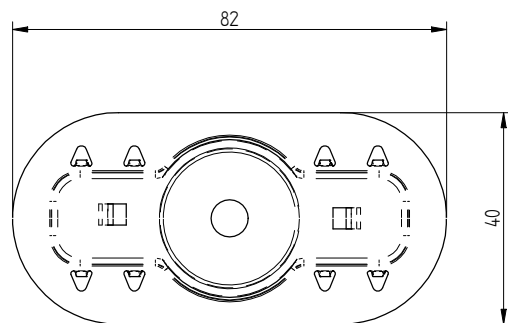

Combination:
Eurofast DVP-DFB8240D
Eurofast DFCF 6,3 x L

Van Roij Fasteners Europe b.v.
Jan Tooropstraat 16
NL-5753 DK Deurne
copyright © 12.2015