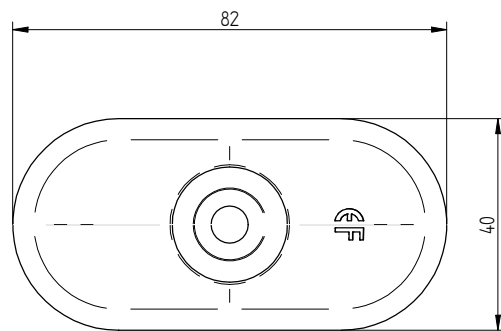

Combination:
Eurofast DVP-DF-8240R
Eurofast GBS 6,0 x L

Van Roij Fasteners Europe b.v.
Jan Tooropstraat 16
NL-5753 DK Deurne
copyright © 12.2015

Eurofast GBS
6,0 x L

Eurofast
DVP-DF-8240H

Combination:
Eurofst DVP-DF-8240H
Eurofast GBS 6,0 x L