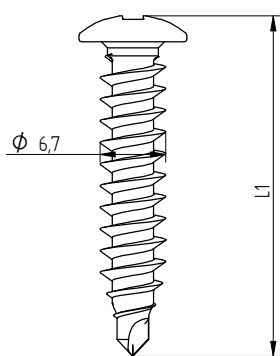

Eurofast DFHD
6,7 x 32

Combination:
Eurofast DVP-EFB-51NS
Eurofast DFHD 6,7 x 32

Van Roij Fasteners Europe b.v.
Jan Tooropstraat 16
NL-5753 DK Deurne
copyright © 12.2015