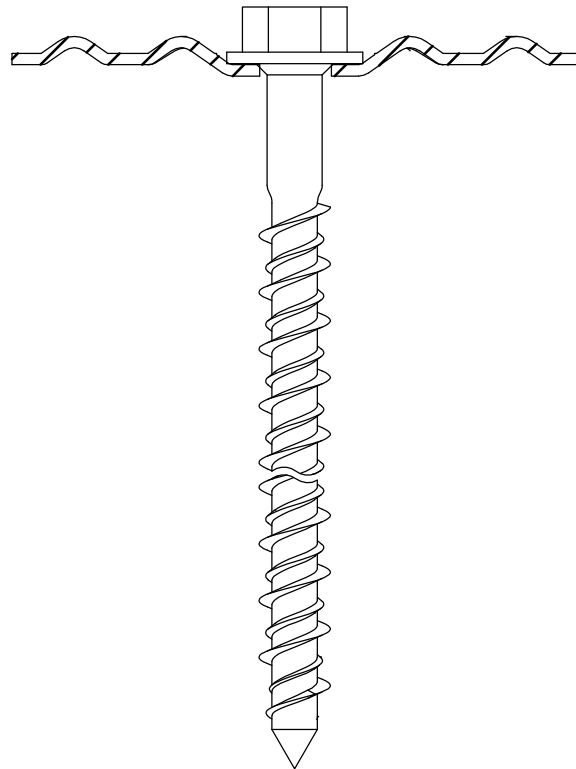

Eurofast
DVP-EF-5010N

Eurofast DFCF
6,3 x L