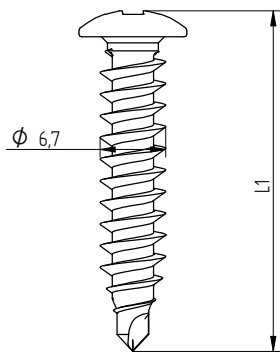

Eurofast
DVP-DF8240XH