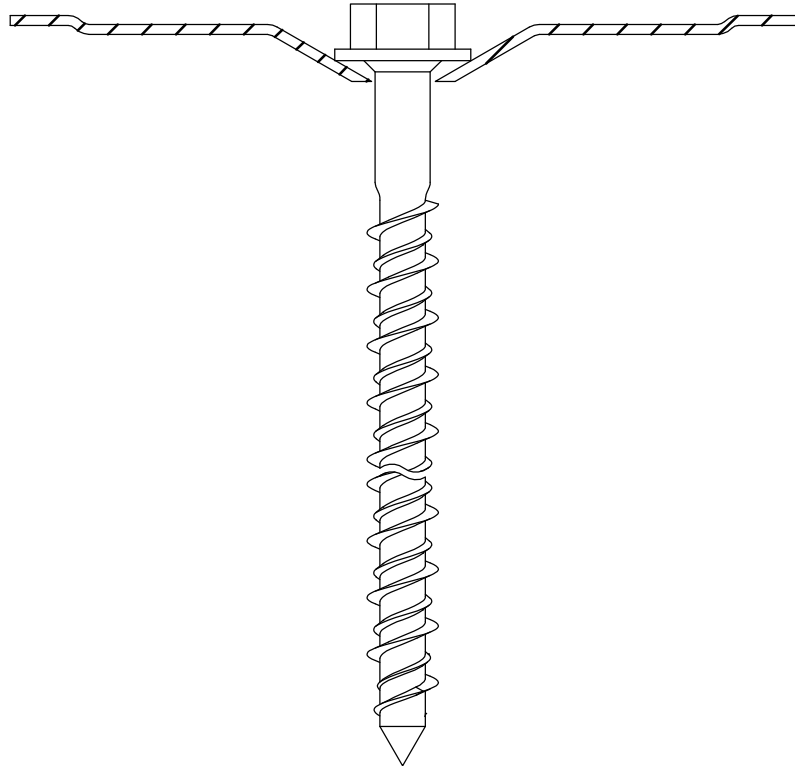

Eurofast
DVP-EF-8040D

Eurofast DFCF
6,3 x L