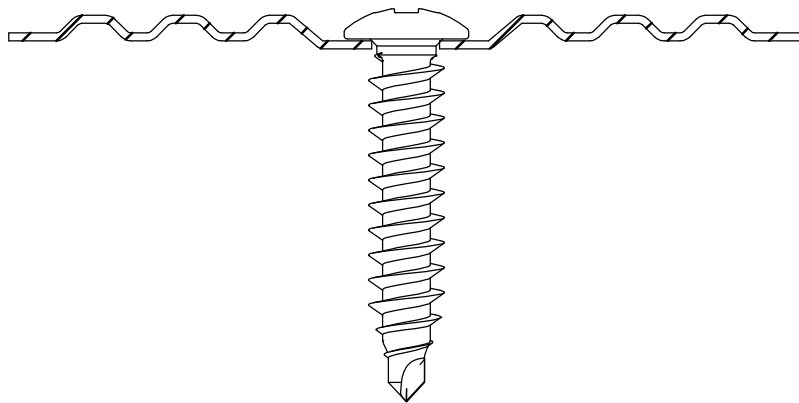

Eurofast DFHD
6,7 x 32