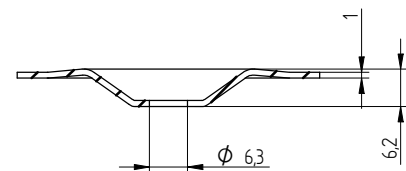

Combination:
Eurofast DVP-EF-5010D
Eurofast DFCF 6,3 x L

Van Roij Fasteners Europe b.v.
Jan Tooropstraat 16
NL-5753 DK Deurne
copyright © 12.2015