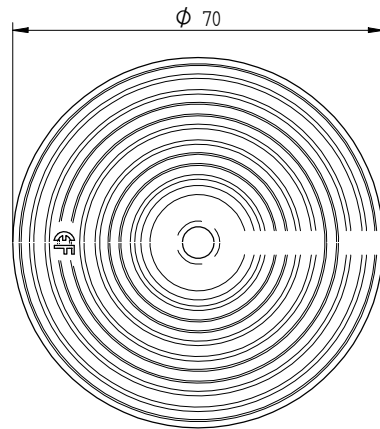

Eurofast
DVP-EF-7007D