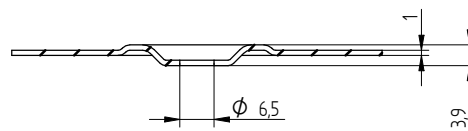

Eurofast DFHD
6,7 x 32

Eurofast
DVP-EF-7010N

Combination:
Eurofast DVP-EF-7010N
Eurofast DFHD 6,7 x 32

Van Roij Fasteners Europe b.v.
Jan Tooropstraat 16
NL-5753 DK Deurne
copyright © 12.2015