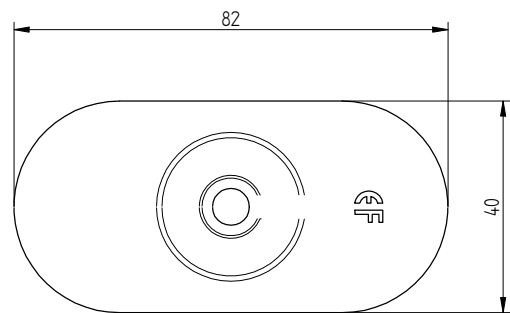

Combination:
Eurofast DVP-DF-8240R
Eurofast DFCF 6,3 x L

Van Roij Fasteners Europe b.v.
Jan Tooropstraat 16
NL-5753 DK Deurne
copyright © 12.2015