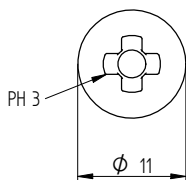

Eurofast DFHD
6,7 x 32

Combination:
Eurofast DVP-EF-7010N
Eurofast DFHD 6,7 x 32

Van Roij Fasteners Europe b.v.
Jan Tooropstraat 16
NL-5753 DK Deurne
copyright © 12.2015