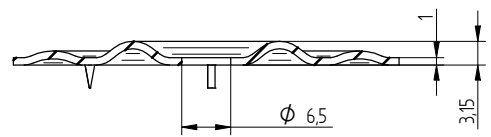

Eurofast
DVP-EFB-51NS

Combination:
Eurofast DVP-EFB-51NS
Eurofast DFCF 6,3 x L

Van Roij Fasteners Europe b.v.
Jan Tooropstraat 16
NL-5753 DK Deurne
copyright © 12.2015