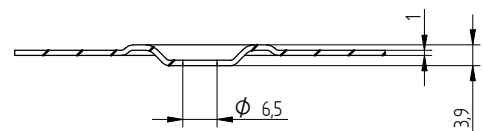

Combination:
Eurofast DVP-EF-7010N
Eurofast DFCF 6,3 x L

Van Roij Fasteners Europe b.v.
Jan Tooropstraat 16
NL-5753 DK Deurne
copyright © 12.2015