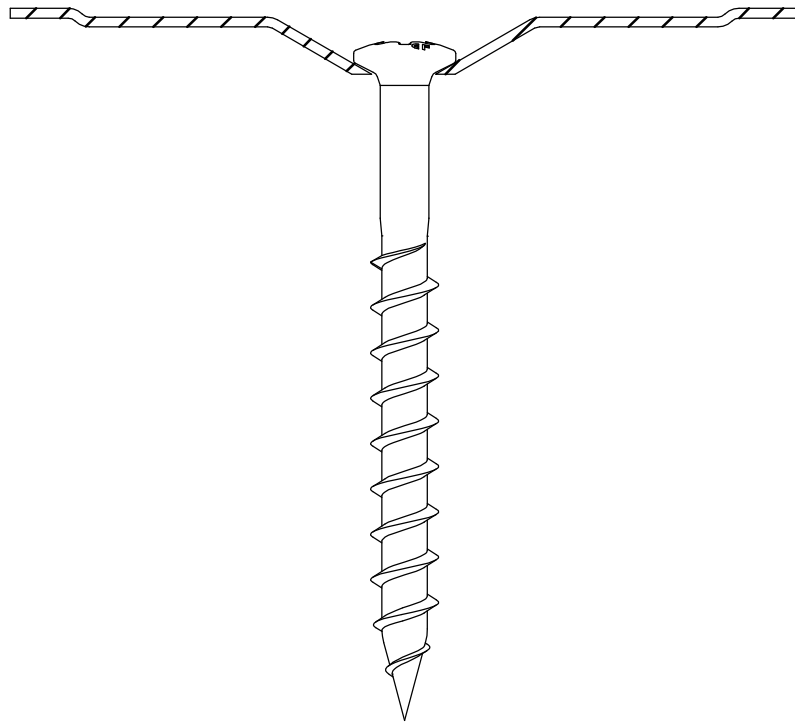

Eurofast
DVP-EF-8040D

Combination:
Eurofast DVP-EF-8040D
Eurofast GBS-A2 6,0 x L

Van Roij Fasteners Europe b.v.
Jan Tooropstraat 16
NL-5753 DK Deurne
copyright © 12.2015