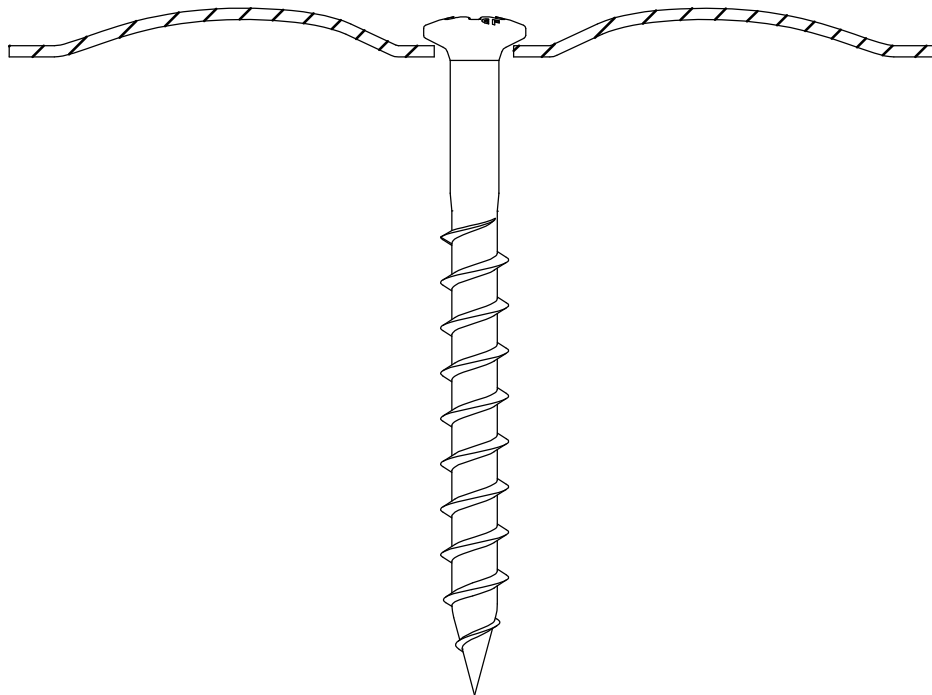

Eurofast GBS-A2
6,0 x L

Eurofast
DVP-DF-8240R

Combination:
Eurofast DVP-DF-8240R
Eurofast GBS-A2 6,0 x L

Van Roij Fasteners Europe b.v.
Jan Tooropstraat 16
NL-5753 DK Deurne
copyright © 12.2015

Eurofast GBS-A2
6,0 x L