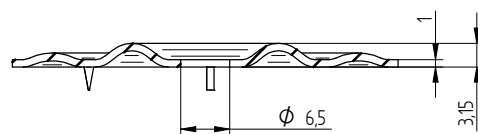

Eurofast DFHD
6,7 x 32

Eurofast
DVP-EFB-51NS

Combination:
Eurofast DVP-EFB-51NS
Eurofast DFHD 6,7 x 32

Van Roij Fasteners Europe b.v.
Jan Tooropstraat 16
NL-5753 DK Deurne
copyright © 12.2015