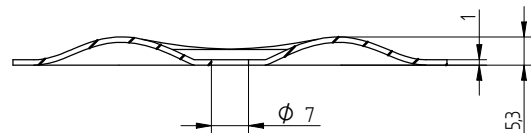

Eurofast DFHD
6,7 x 32

Eurofast
DVP-DF8240XH

Combination:
Eurofast DVP-DF8240XH
Eurofast DFHD 6,7 x 32

Van Roij Fasteners Europe b.v.
Jan Tooropstraat 16
NL-5753 DK Deurne
copyright © 12.2015