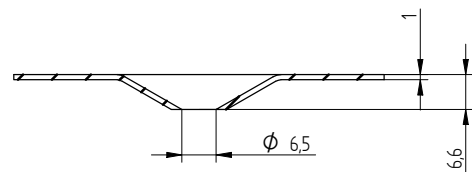

Eurofast DFHD
6,7 x 32

Eurofast
DVP-EF-7010D

Combination:
Eurofast DVP-EF-7010D
Eurofast DFHD 6,7 x 32

Van Roij Fasteners Europe b.v.
Jan Tooropstraat 16
NL-5753 DK Deurne
copyright © 12.2015