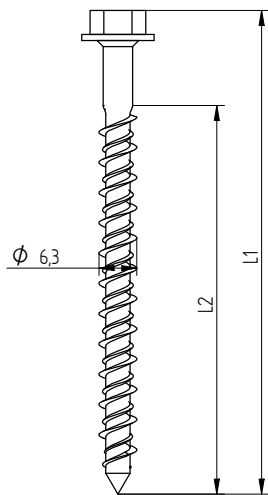

Eurofast DFCF
6,3 x L