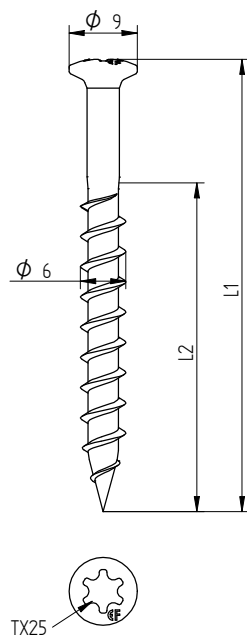

**Eurofast GBS
6,0 x L**