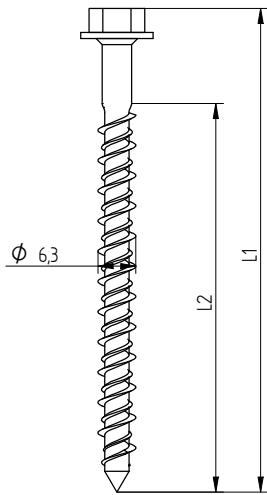

Eurofast DFCF
6,3 x L