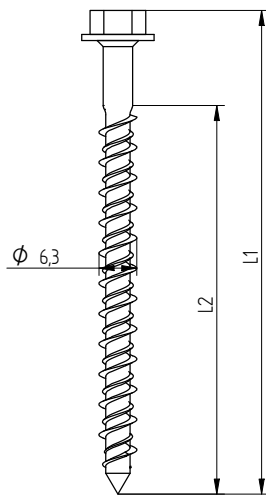

Combination:
Eurofast DVP-EF-8040N
Eurofast DFCF 6,3 x L

Van Roij Fasteners Europe b.v.
Jan Tooropstraat 16
NL-5753 DK Deurne
copyright © 12.2015