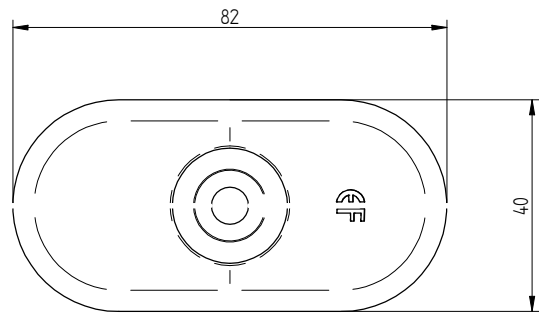

Combination:
Eurofast DVP-DF8240XH
Eurofast DFCF 6,3 x L

Van Roij Fasteners Europe b.v.
Jan Tooropstraat 16
NL-5753 DK Deurne
copyright © 12.2015