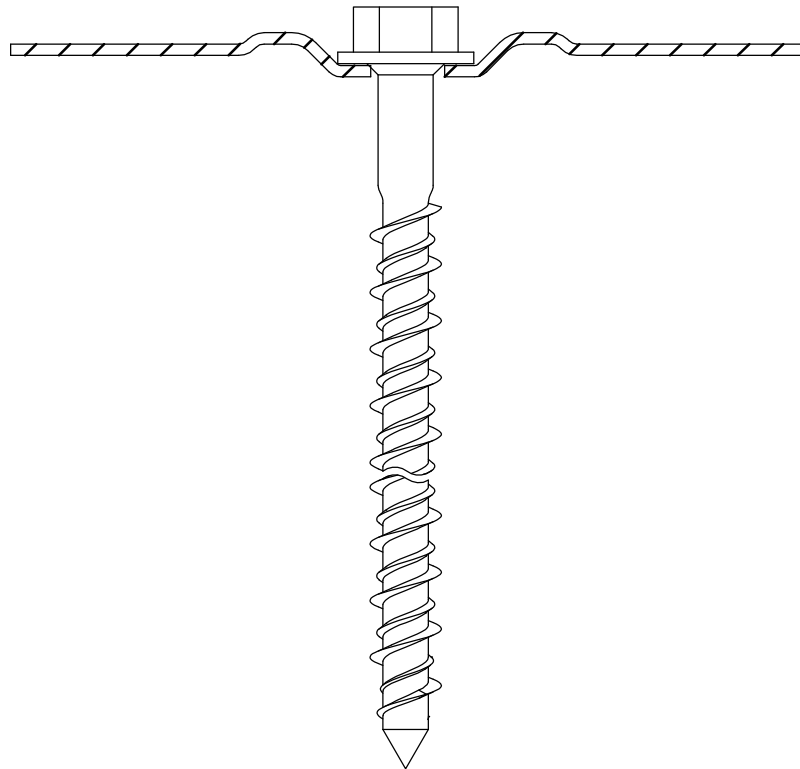

Eurofast
DVP-EF-7010N

Eurofast DFCF
6,3 x L