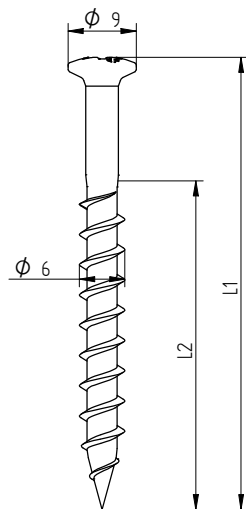

Eurofast GBS-A2
6,0 x L

Eurofast
DVP-EF-4010N