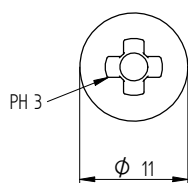

Eurofast DFHD
6,7 x 32

Combination:
Eurofast DVP-EF-5010N
Eurofast DFHD 6,7 x 32

Van Roij Fasteners Europe b.v.
Jan Tooropstraat 16
NL-5753 DK Deurne
copyright © 12.2015