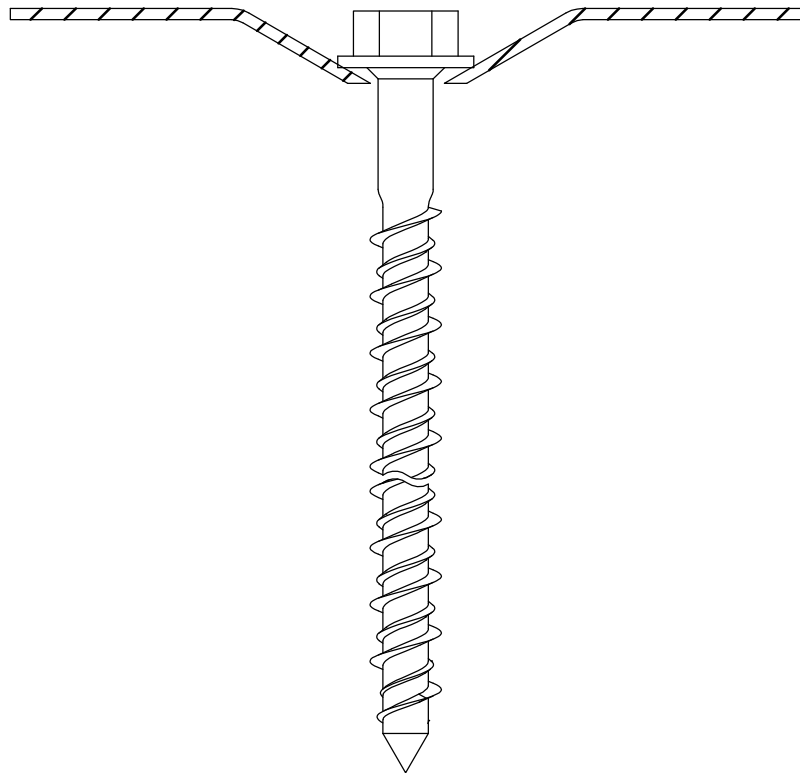

Eurofast
DVP-EF-7010D

Eurofast DFCF
6,3 x L