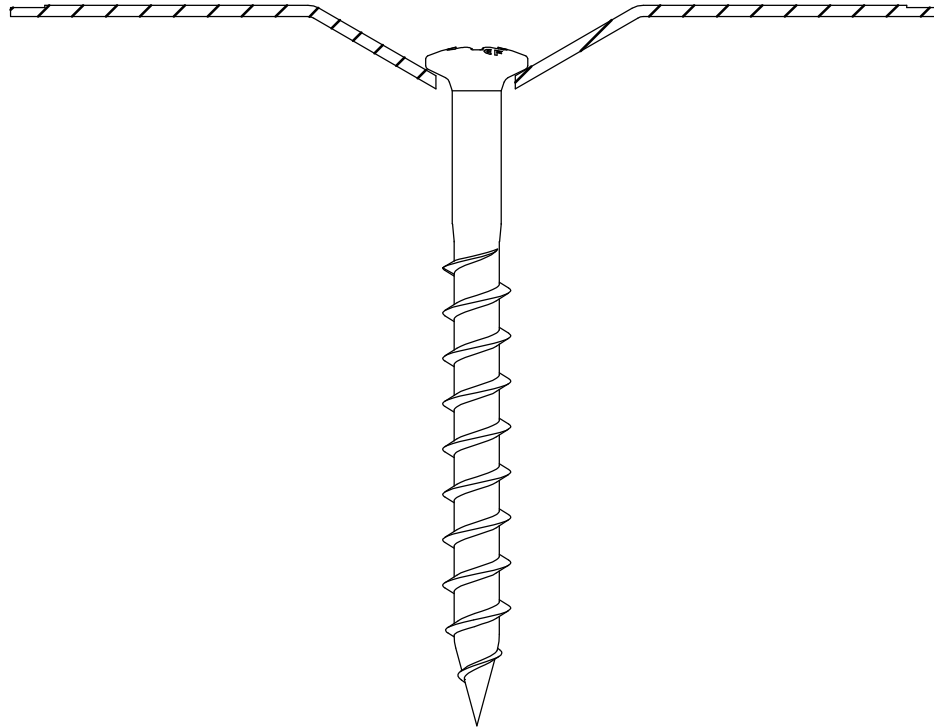

Combination:
Eurofast DVP-DF-8240D
Eurofast GBS 6,0 x L

Van Roij Fasteners Europe b.v.
Jan Tooropstraat 16
NL-5753 DK Deurne
copyright © 12.2015