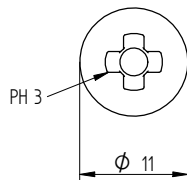

Eurofast
DVP-DF8240XH