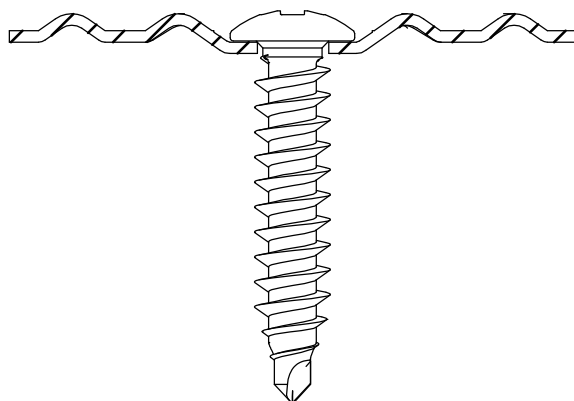

Eurofast DFHD
6,7 x 32