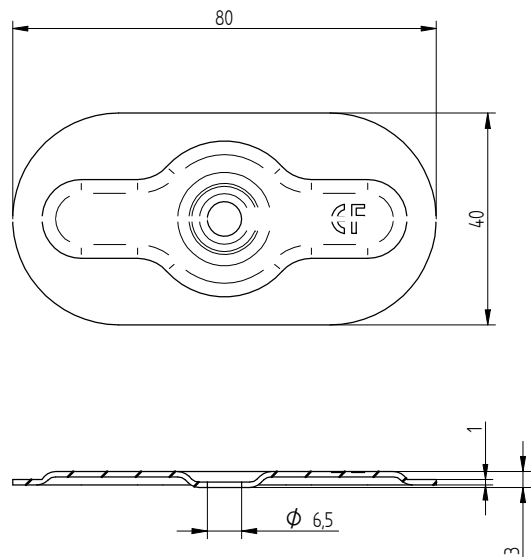

Eurofast
DVP-EF-8040 N

Combination:
Eurofast DVP-EF-8040N
Eurofast GBS-A2 6,0 x L

Van Roij Fasteners Europe b.v.
Jan Tooropstraat 16
NL-5753 DK Deurne
copyright © 12.2015