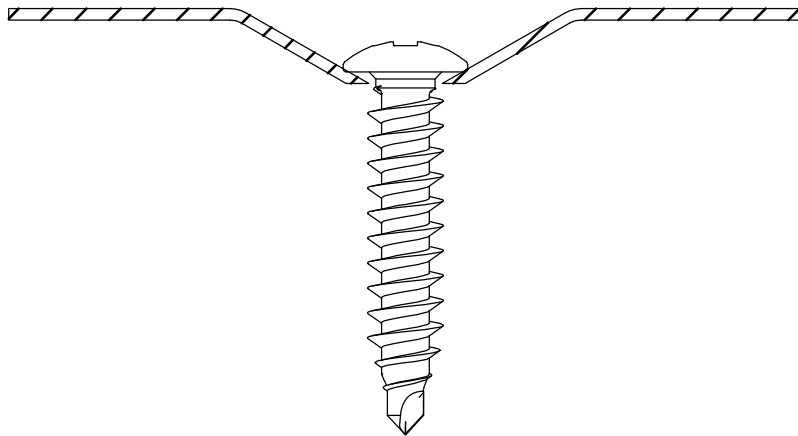

Eurofast DFHD
6,7 x 32