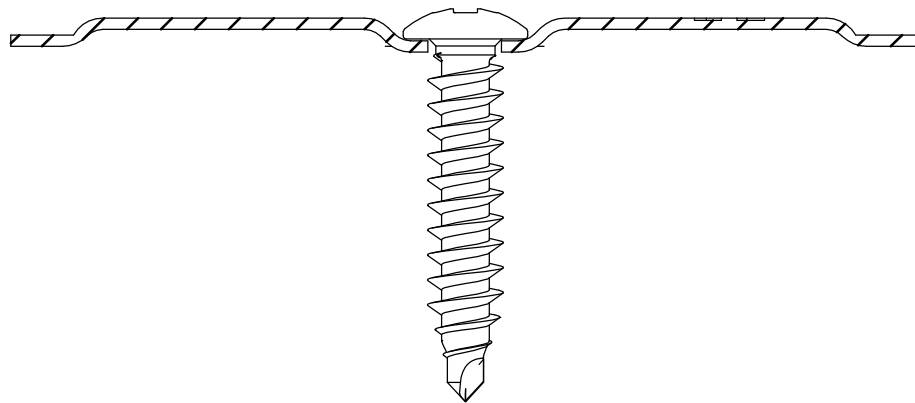

Eurofast DFHD
6,7 x 32