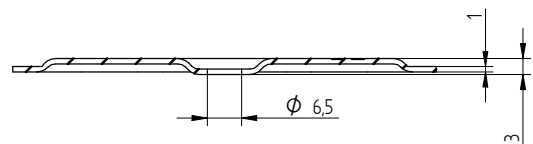

Eurofast DFHD
6,7 x 32

Eurofast
DVP-EF-8040 N

Combination:
Eurofast DVP-EF-8040N
Eurofast DFHD 6,7 x 32

Van Roij Fasteners Europe b.v.
Jan Tooropstraat 16
NL-5753 DK Deurne
copyright © 12.2015