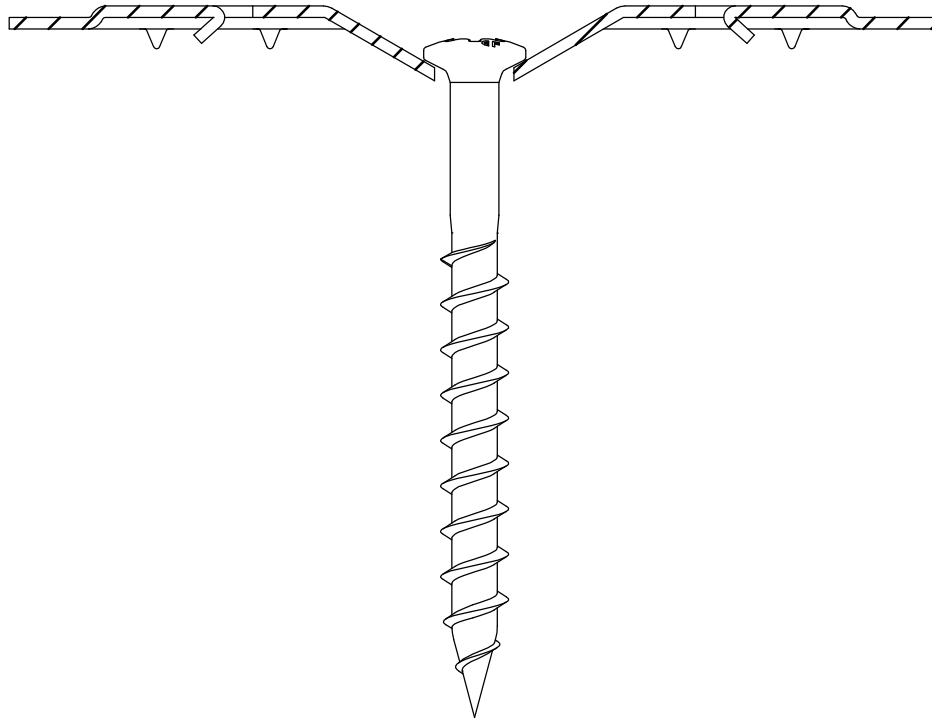

Combination:
Eurofast DVP-DFB8240D
Eurofast GBS-A2 6,0 x L

Van Roij Fasteners Europe b.v.
Jan Tooropstraat 16
NL-5753 DK Deurne
copyright © 12.2015