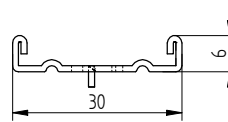

Eurofast
EDF-BAR-FB