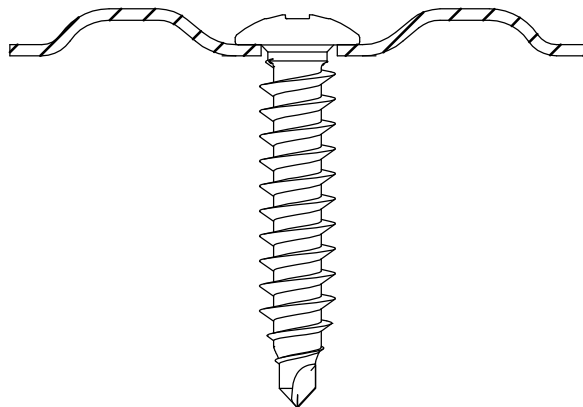

Eurofast DFHD
6,7 x 32