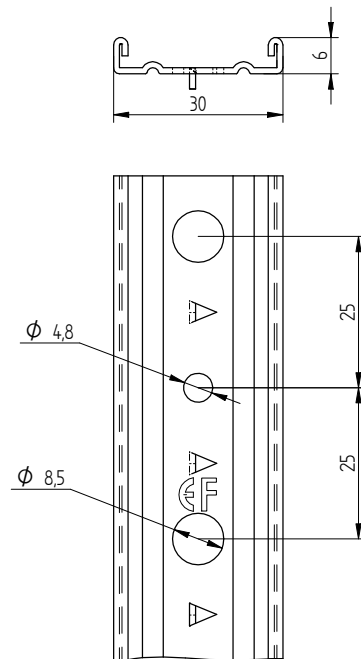

Eurofast
EDF-BAR-FB