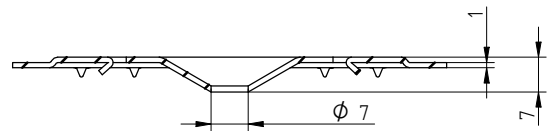

Combination:
Eurofast DVP-DFB8240D
Eurofast DFCF 6,3 x L

Van Roij Fasteners Europe b.v.
Jan Tooropstraat 16
NL-5753 DK Deurne
copyright © 12.2015