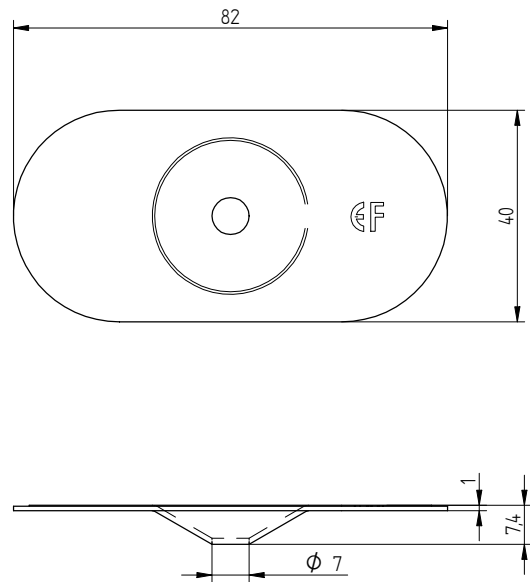

Eurofast
DVP-DF-8240H

Combination:
Eurofst DVP-DF-8240H
Eurofast GBS-A2 6,0 x L

Van Roij Fasteners Europe b.v.
Jan Tooropstraat 16
NL-5753 DK Deurne
copyright © 12.2015

Eurofast GBS-A2
6,0 x L

Eurofast
DVP-DF-8240D