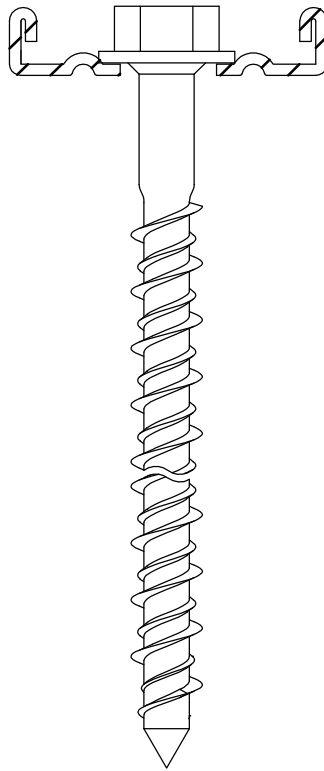

Combination:
Eurofast EDF-BAR-F 30 x 2250
Eurofast DFCF 6,3 x L

Van Roij Fasteners Europe b.v.
Jan Tooropstraat 16
NL-5753 DK Deurne
copyright © 12.2015