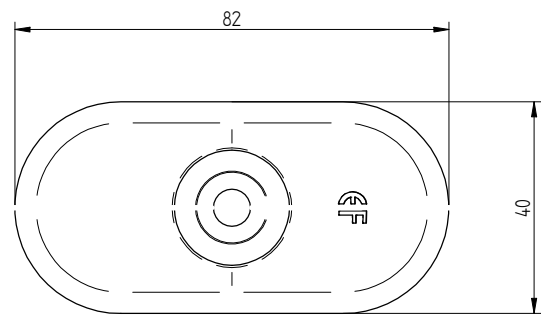

Combination:
Eurofast DVP-DFB8240D
Eurofast GBS-A2 6,0 x L

Van Roij Fasteners Europe b.v.
Jan Tooropstraat 16
NL-5753 DK Deurne
copyright © 12.2015

Eurofast GBS-A2
6,0 x L

Eurofast
DVP-DF8240XH

Combination:
Eurofast DVP-DF8240XH
Eurofast GBS-A2 6,0 x L