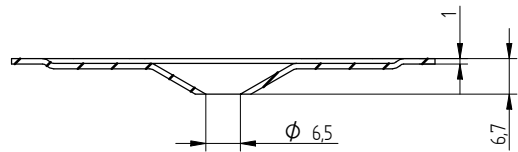

Combination:
Eurofast DVP-EF-8040D
Eurofast DFCF 6,3 x L

Van Roij Fasteners Europe b.v.
Jan Tooropstraat 16
NL-5753 DK Deurne
copyright © 12.2015