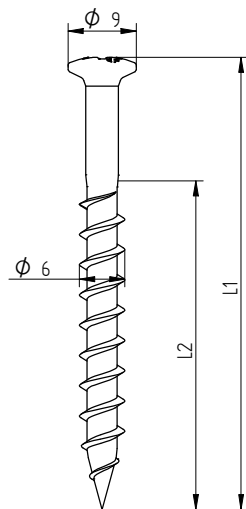

Eurofast GBS-A2
6,0 x L

Eurofast
DVP-DF-8240H