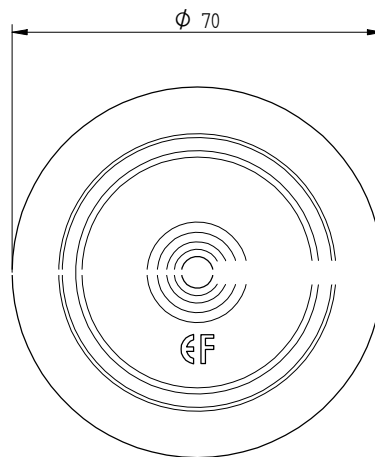

Eurofast
DVP-EF-7007H