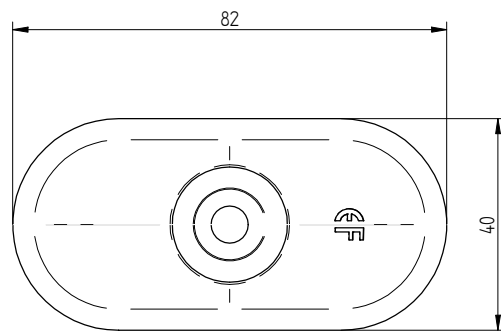

Eurofast
DVP-DF-8240H

Combination:
Eurofst DVP-DF-8240H
Eurofast GBS-A2 6,0 x L

Van Roij Fasteners Europe b.v.
Jan Tooropstraat 16
NL-5753 DK Deurne
copyright © 12.2015

Eurofast GBS-A2
6,0 x L

Eurofast
DVP-DF-8240D