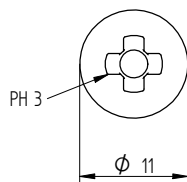

Eurofast
DVP-EF-51N