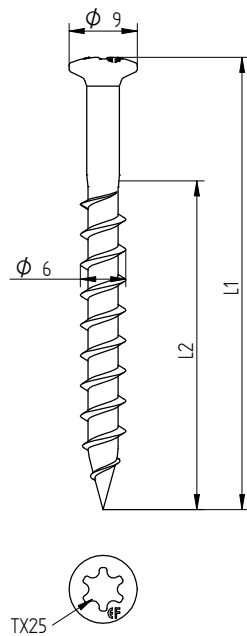

Eurofast GBS-A2
6,0 x L

Eurofast
DVP-EFB-51NS

Combination:
Eurofast DVP-EFB-51NS
Eurofast GBS-A2 6,0 x L

Van Roij Fasteners Europe b.v.
Jan Tooropstraat 16
NL-5753 DK Deurne
copyright © 12.2015

Eurofast GBS-A2
6,0 x L