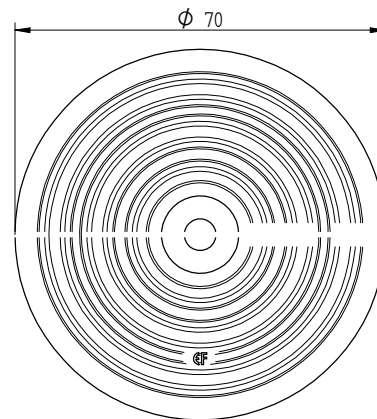

Combination:
Eurofast DVP-EF-7007N
Eurofast DFCF 6,3 x L

Van Roij Fasteners Europe b.v.
Jan Tooropstraat 16
NL-5753 DK Deurne
copyright © 12.2015