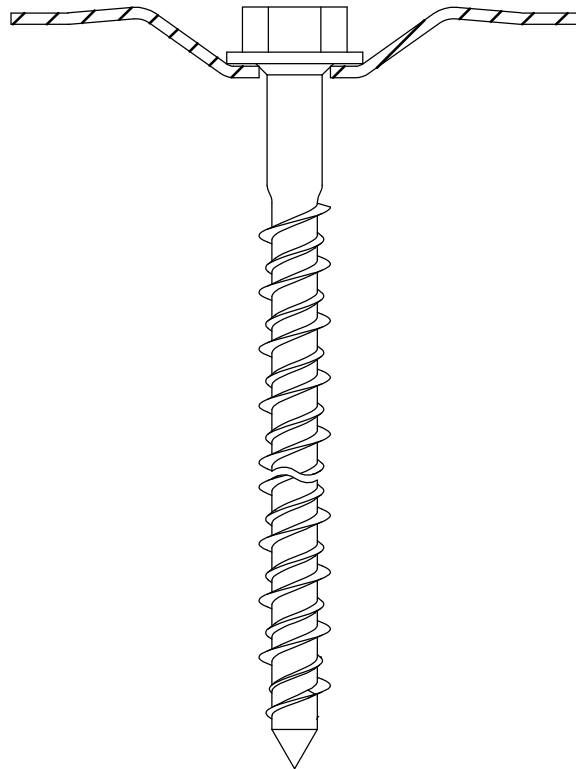

**Eurofast
DVP-EF-5010D**

**Eurofast DFCF
6,3 x L**