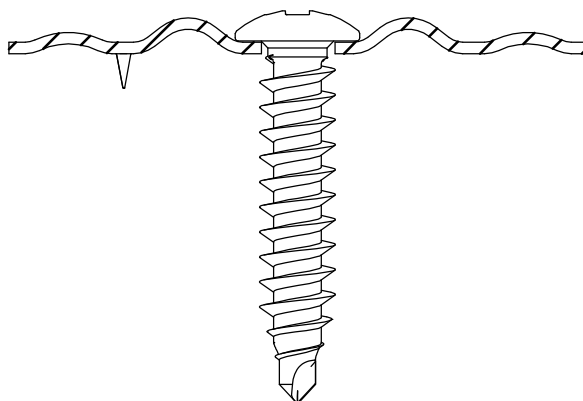

Eurofast DFHD
6,7 x 32