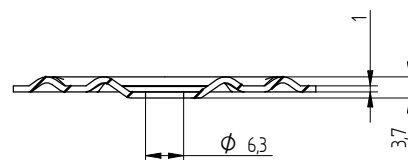

Eurofast DFHD
6,7 x 32

Eurofast
DVP-EF-5010N

Combination:
Eurofast DVP-EF-5010N
Eurofast DFHD 6,7 x 32

Van Roij Fasteners Europe b.v.
Jan Tooropstraat 16
NL-5753 DK Deurne
copyright © 12.2015