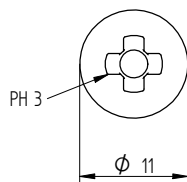

Eurofast
DVP-EF-8040 N