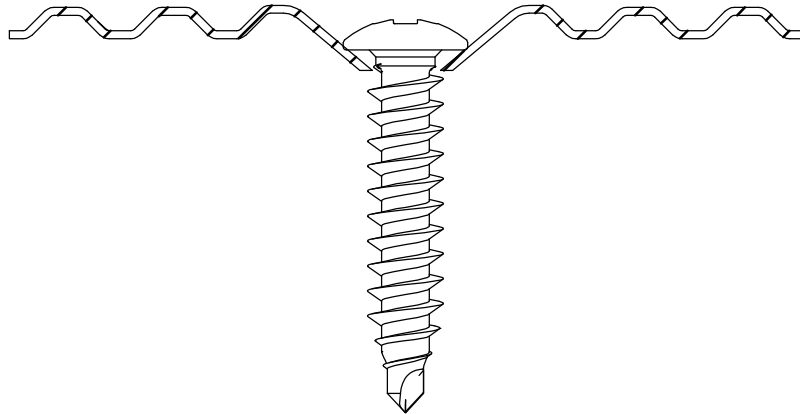

Eurofast DFHD
6,7 x 32