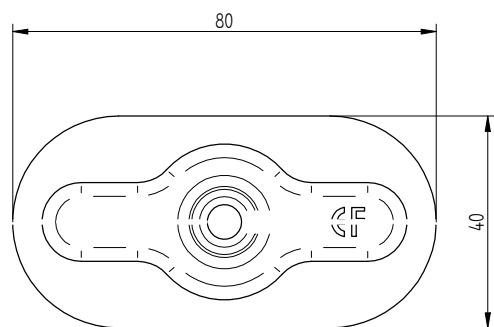

Eurofast DFHD
6,7 x 32

Eurofast
DVP-EF-8040 N

Combination:
Eurofast DVP-EF-8040N
Eurofast DFHD 6,7 x 32

Van Roij Fasteners Europe b.v.
Jan Tooropstraat 16
NL-5753 DK Deurne
copyright © 12.2015