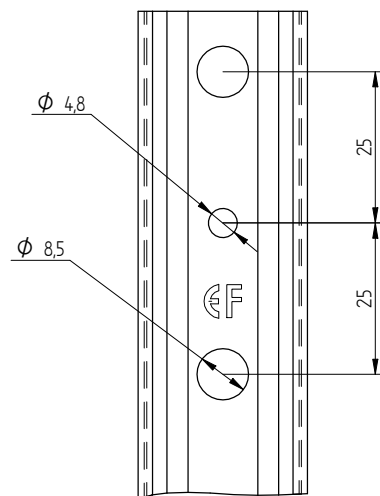

Combination:
Eurofast EDF-BAR-F 30 x 2250
Eurofast DFCF 6,3 x L

Van Roij Fasteners Europe b.v.
Jan Tooropstraat 16
NL-5753 DK Deurne
copyright © 12.2015