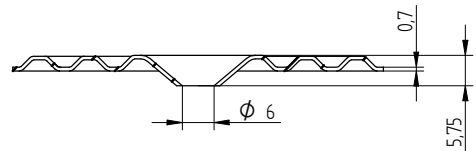

Eurofast DFHD
6,7 x 32

Eurofast
DVP-EF-7007D

Combination:
Eurofast DVP-EF-7007D
Eurofast DFHD 6,7 x 32

Van Roij Fasteners Europe b.v.
Jan Tooropstraat 16
NL-5753 DK Deurne
copyright © 12.2015