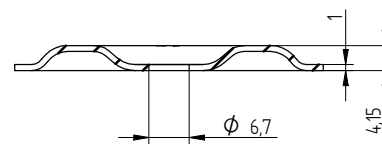

Eurofast DFHD
6,7 x 32

Eurofast
DVP-EF-51N

Combination:
Eurofast DVP-EF-51N
Eurofast DFHD 6,7 x 32

Van Roij Fasteners Europe b.v.
Jan Tooropstraat 16
NL-5753 DK Deurne
copyright © 12.2015