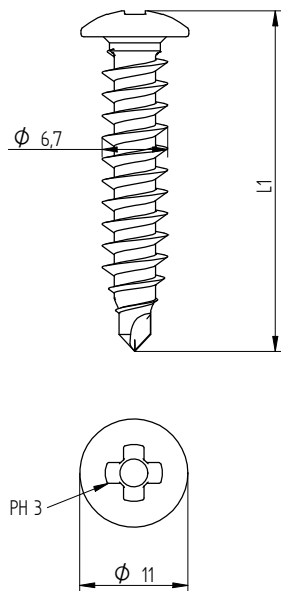

Eurofast DFHD
6,7 x 32

Combination:
Eurofast EDF-BAR-F 30 x 2250
Eurofast DFHD 6,7 x 32

Van Roij Fasteners Europe b.v.
Jan Tooropstraat 16
NL-5753 DK Deurne
copyright © 12.2015