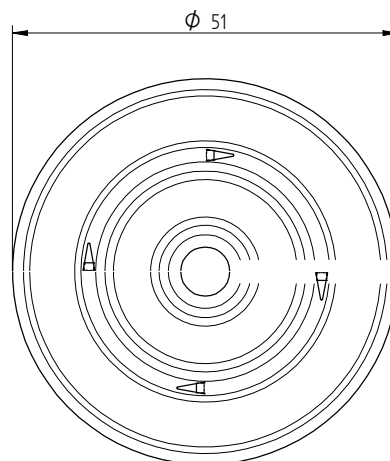

Eurofast
DVP-EFB-51NS