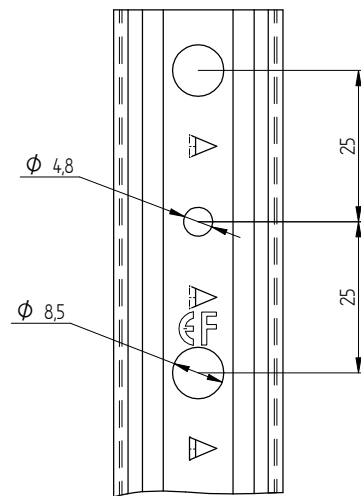

Combination:
Eurofast EDF-BAR-FB 30 x 2250
Eurofast DFCF 6,3 x L

Van Roij Fasteners Europe b.v.
Jan Tooropstraat 16
NL-5753 DK Deurne
copyright © 12.2015