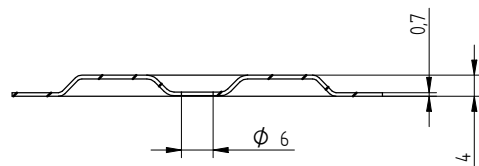

Eurofast
DVP-EF-7007H

Combination:
Eurofast DVP-EF-7007H
Eurofast DFHD 6,7 x 32

Van Roij Fasteners Europe b.v.
Jan Tooropstraat 16
NL-5753 DK Deurne
copyright © 12.2015