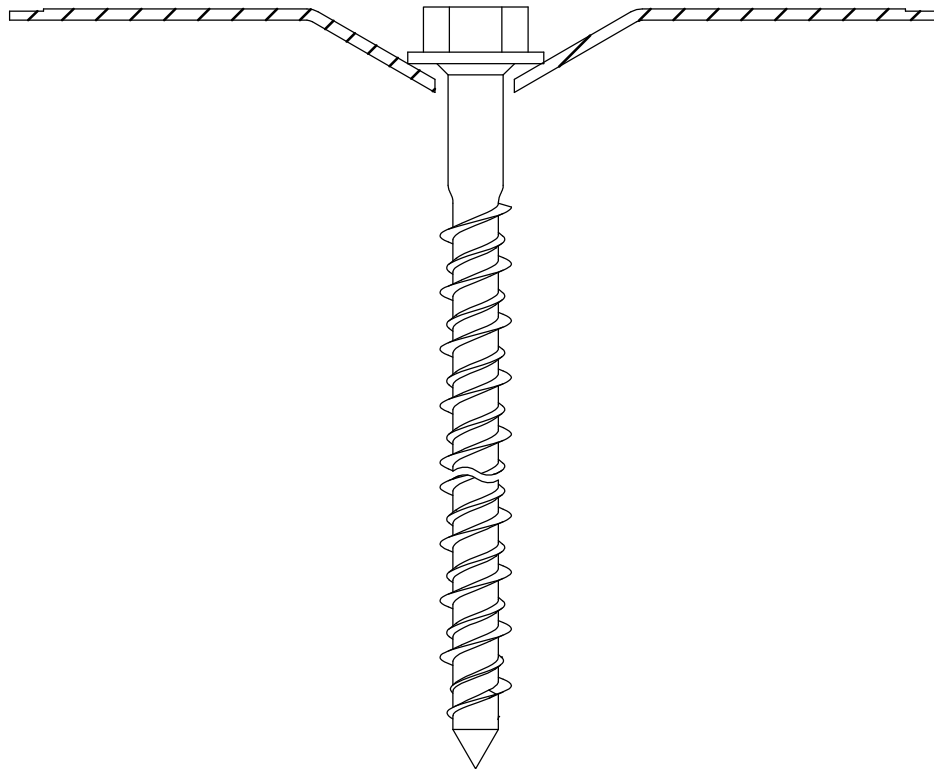

Eurofast
DVP-DF-8240D

Eurofast DFCF
6,3 x L