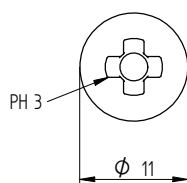

Eurofast DFHD
6,7 x 32

Combination:
Eurofast DVP-EFB-51NS
Eurofast DFHD 6,7 x 32

Van Roij Fasteners Europe b.v.
Jan Tooropstraat 16
NL-5753 DK Deurne
copyright © 12.2015