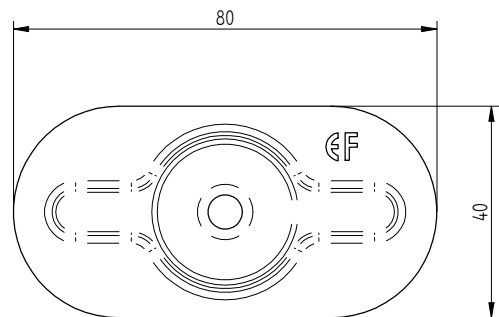

Eurofast DFHD
6,7 x 32

Eurofast
DVP-EF-8040D

Combination:
Eurofast DVP-EF-8040D
Eurofast DFHD 6,7 x 32

Van Roij Fasteners Europe b.v.
Jan Tooropstraat 16
NL-5753 DK Deurne
copyright © 12.2015