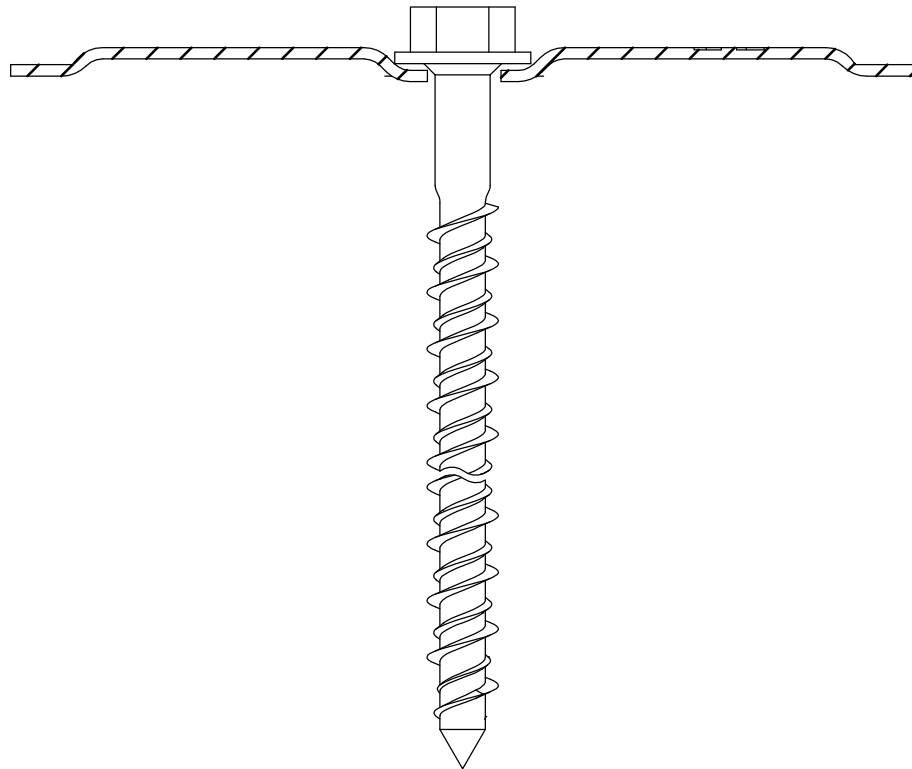

Eurofast
DVP-EF-8040 N

Eurofast DFCF
6,3 x L