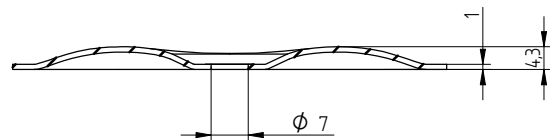

Combination:
Eurofast DVP-DF-8240R
Eurofast GBS 6,0 x L

Van Roij Fasteners Europe b.v.
Jan Tooropstraat 16
NL-5753 DK Deurne
copyright © 12.2015

Eurofast GBS
6,0 x L

Eurofast
DVP-DF-8240H

Combination:
Eurofst DVP-DF-8240H
Eurofast GBS 6,0 x L