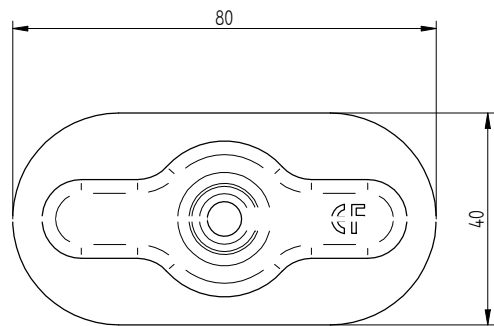

Combination:
Eurofast DVP-EF-8040N
Eurofast DFCF 6,3 x L

Van Roij Fasteners Europe b.v.
Jan Tooropstraat 16
NL-5753 DK Deurne
copyright © 12.2015