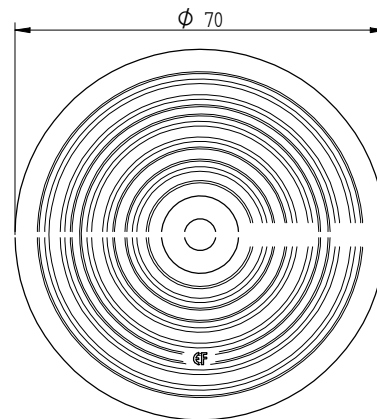

Eurofast DFHD
6,7 x 32

Eurofast
DVP-EF-7007N

Combination:
Eurofast DVP-EF-7007N
Eurofast DFHD 6,7 x 32

Van Roij Fasteners Europe b.v.
Jan Tooropstraat 16
NL-5753 DK Deurne
copyright © 12.2015