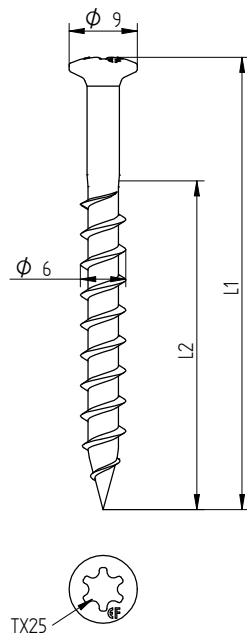

Eurofast GBS
6,0 x L