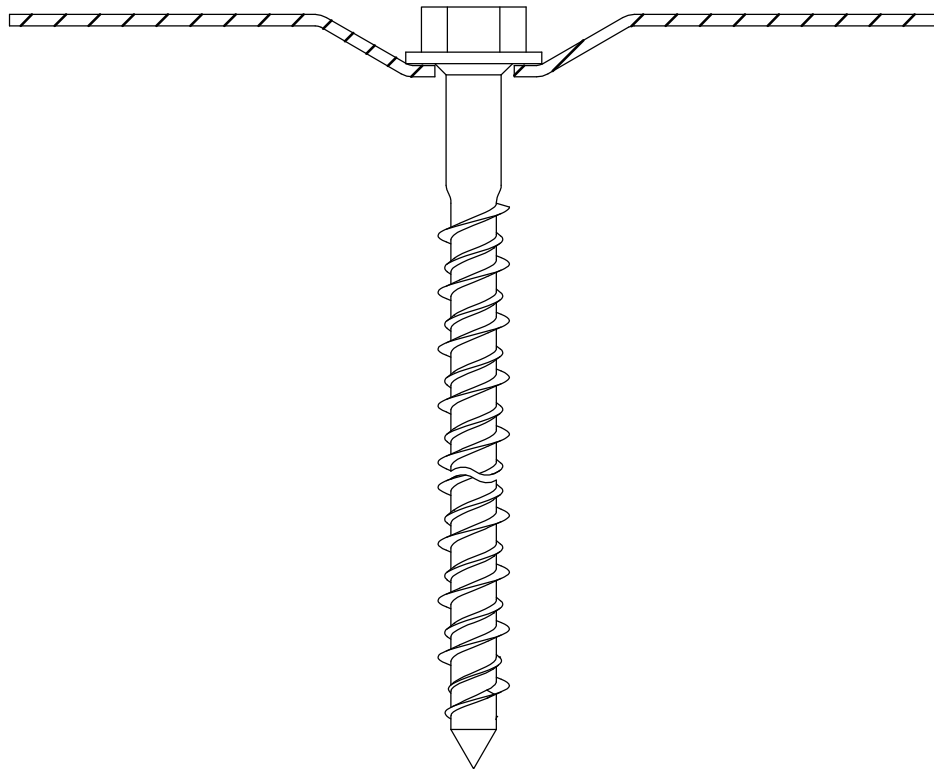

Eurofast
DVP-DF-8240R

Eurofast DFCF
6,3 x L