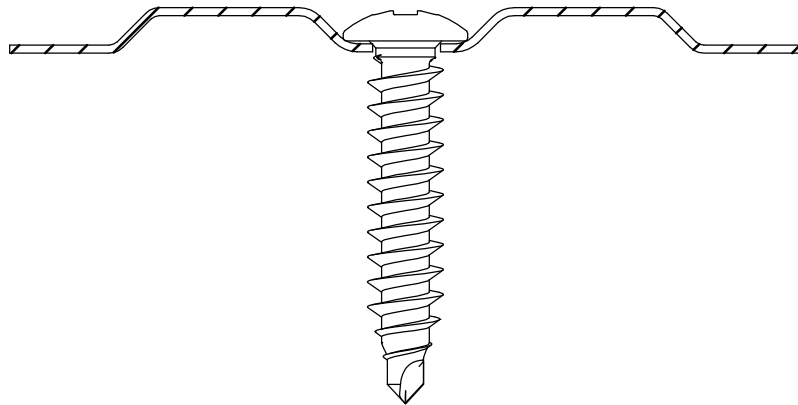

Combination:
Eurofast DVP-EF-7007H
Eurofast DFHD 6,7 x 32

Van Roij Fasteners Europe b.v.
Jan Tooropstraat 16
NL-5753 DK Deurne
copyright © 12.2015