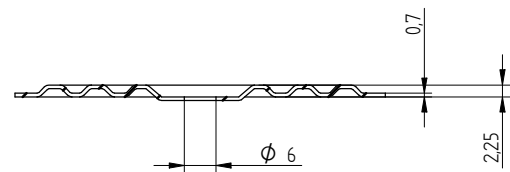

Combination:
Eurofast DVP-EF-7007N
Eurofast DFCF 6,3 x L

Van Roij Fasteners Europe b.v.
Jan Tooropstraat 16
NL-5753 DK Deurne
copyright © 12.2015