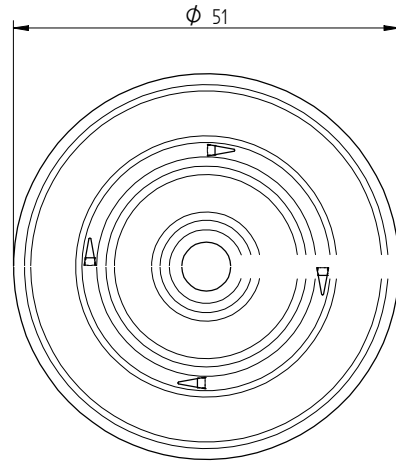

Eurofast
DVP-EFB-51NS