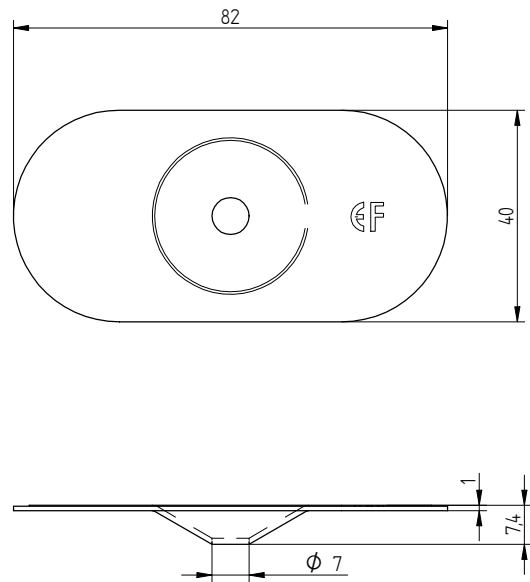

Eurofast
DVP-DF-8240D