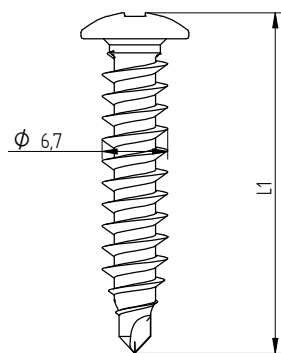

Eurofast
DVP-EF-8040 N