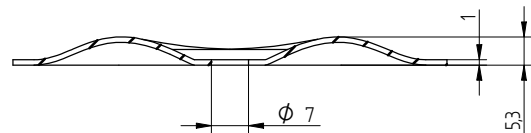

Combination:
Eurofast DVP-DF8240XH
Eurofast DFCF 6,3 x L

Van Roij Fasteners Europe b.v.
Jan Tooropstraat 16
NL-5753 DK Deurne
copyright © 12.2015