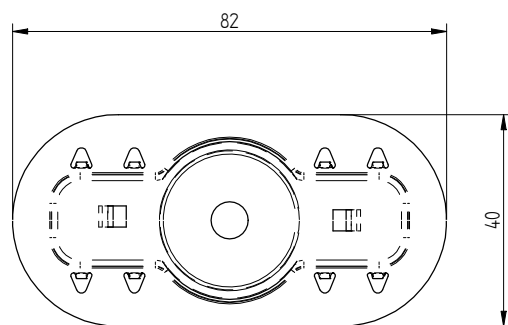

Eurofast
DVP-DFB8240D