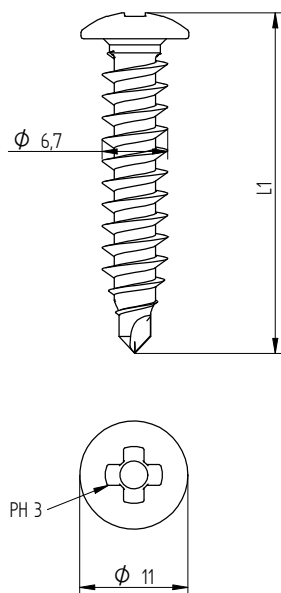

Eurofast DFHD
6,7 x 32

Combination:
Eurofast EDF-BAR-FB 30 x 2250
Eurofast DFHD 6,7 x 32

Van Roij Fasteners Europe b.v.
Jan Tooropstraat 16
NL-5753 DK Deurne
copyright © 12.2015