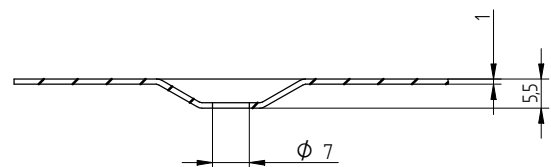

Combination:
Eurofast DVP-DF-8240R
Eurofast DFCF 6,3 x L

Van Roij Fasteners Europe b.v.
Jan Tooropstraat 16
NL-5753 DK Deurne
copyright © 12.2015