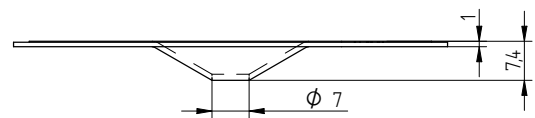

Combination:
Eurofast DVP-DF-8240D
Eurofast DFCF 6,3 x L

Van Roij Fasteners Europe b.v.
Jan Tooropstraat 16
NL-5753 DK Deurne
copyright © 12.2015