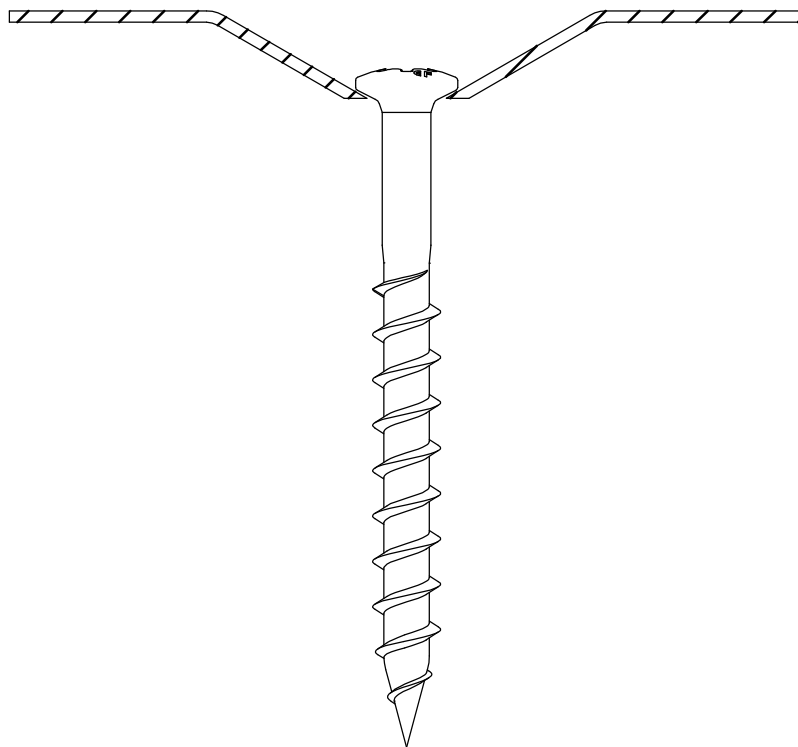

Combination:
Eurofast DVP-DF-7070D
Eurofast GBS-A2 6,0 x L

Van Roij Fasteners Europe b.v.
Jan Tooropstraat 16
NL-5753 DK Deurne
copyright © 12.2015