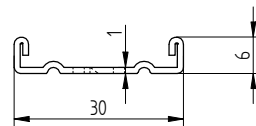

Eurofast
EDF-BAR-F