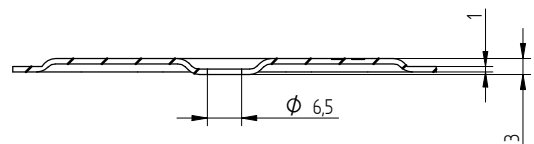

Combination:
Eurofast DVP-EF-8040N
Eurofast DFCF 6,3 x L

Van Roij Fasteners Europe b.v.
Jan Tooropstraat 16
NL-5753 DK Deurne
copyright © 12.2015