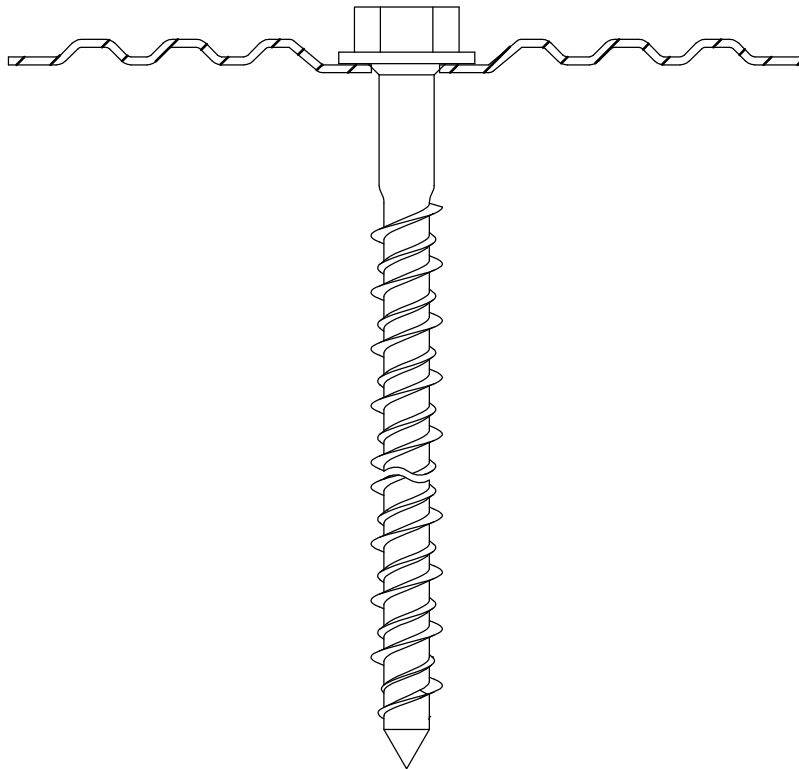

Eurofast
DVP-EF-7007N

Eurofast DFCF
6,3 x L