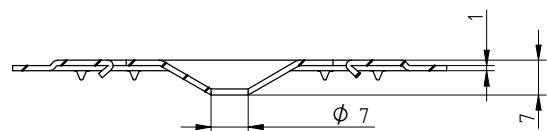

Eurofast DFHD
6,7 x 32

Eurofast
DVP-DFB8240D

Combination:
Eurofast DVP-DFB8240D
Eurofast DFHD 6,7 x 32

Van Roij Fasteners Europe b.v.
Jan Tooropstraat 16
NL-5753 DK Deurne
copyright © 12.2015