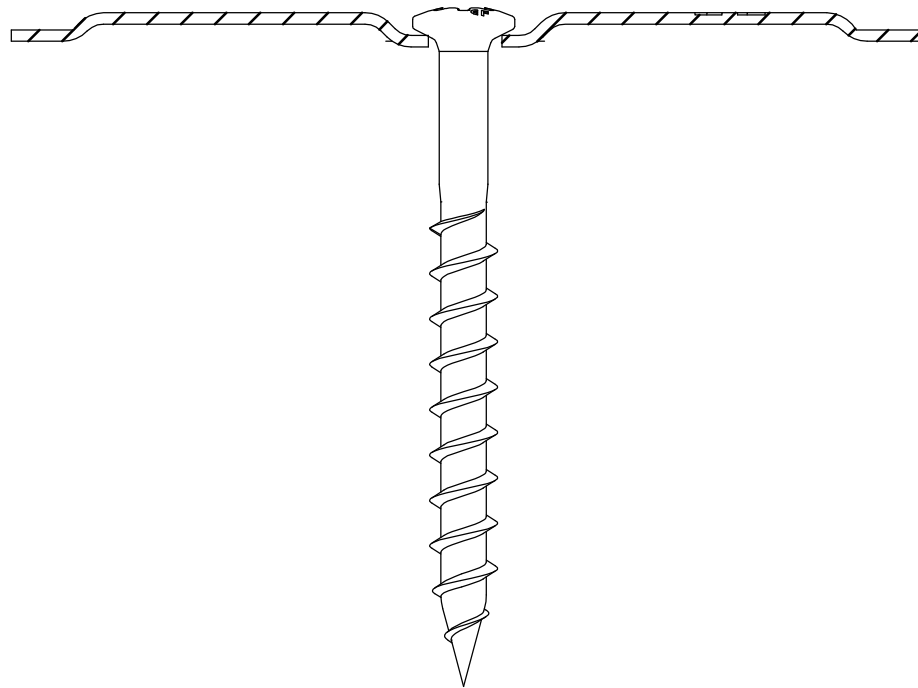

Eurofast GBS-A2
6,0 x L

Eurofast
DVP-EFB-51NS

Combination:
Eurofast DVP-EFB-51NS
Eurofast GBS-A2 6,0 x L

Van Roij Fasteners Europe b.v.
Jan Tooropstraat 16
NL-5753 DK Deurne
copyright © 12.2015

Eurofast GBS-A2
6,0 x L