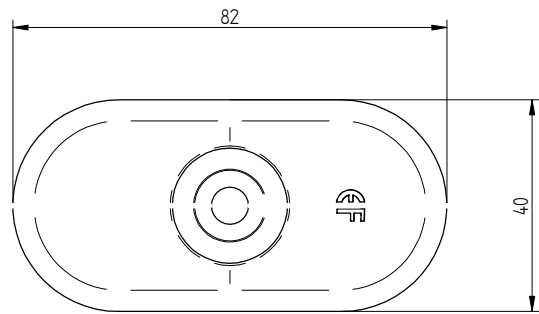

Eurofast DFHD
6,7 x 32

Eurofast
DVP-DF8240XH

Combination:
Eurofast DVP-DF8240XH
Eurofast DFHD 6,7 x 32

Van Roij Fasteners Europe b.v.
Jan Tooropstraat 16
NL-5753 DK Deurne
copyright © 12.2015