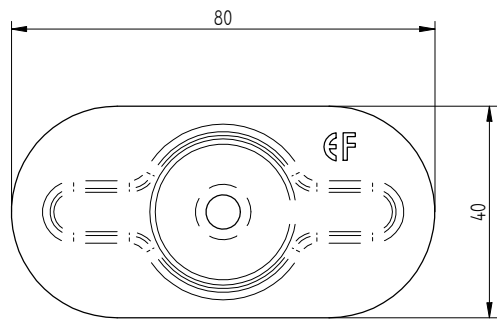

Combination:
Eurofast DVP-EF-8040D
Eurofast DFCF 6,3 x L

Van Roij Fasteners Europe b.v.
Jan Tooropstraat 16
NL-5753 DK Deurne
copyright © 12.2015