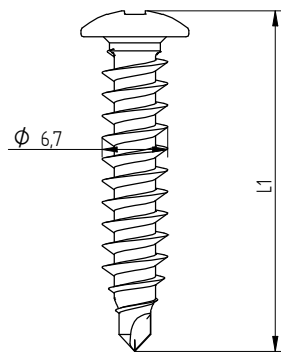

Eurofast DFHD
6,7 x 32

Combination:
Eurofast DVP-EF-7007D
Eurofast DFHD 6,7 x 32

Van Roij Fasteners Europe b.v.
Jan Tooropstraat 16
NL-5753 DK Deurne
copyright © 12.2015