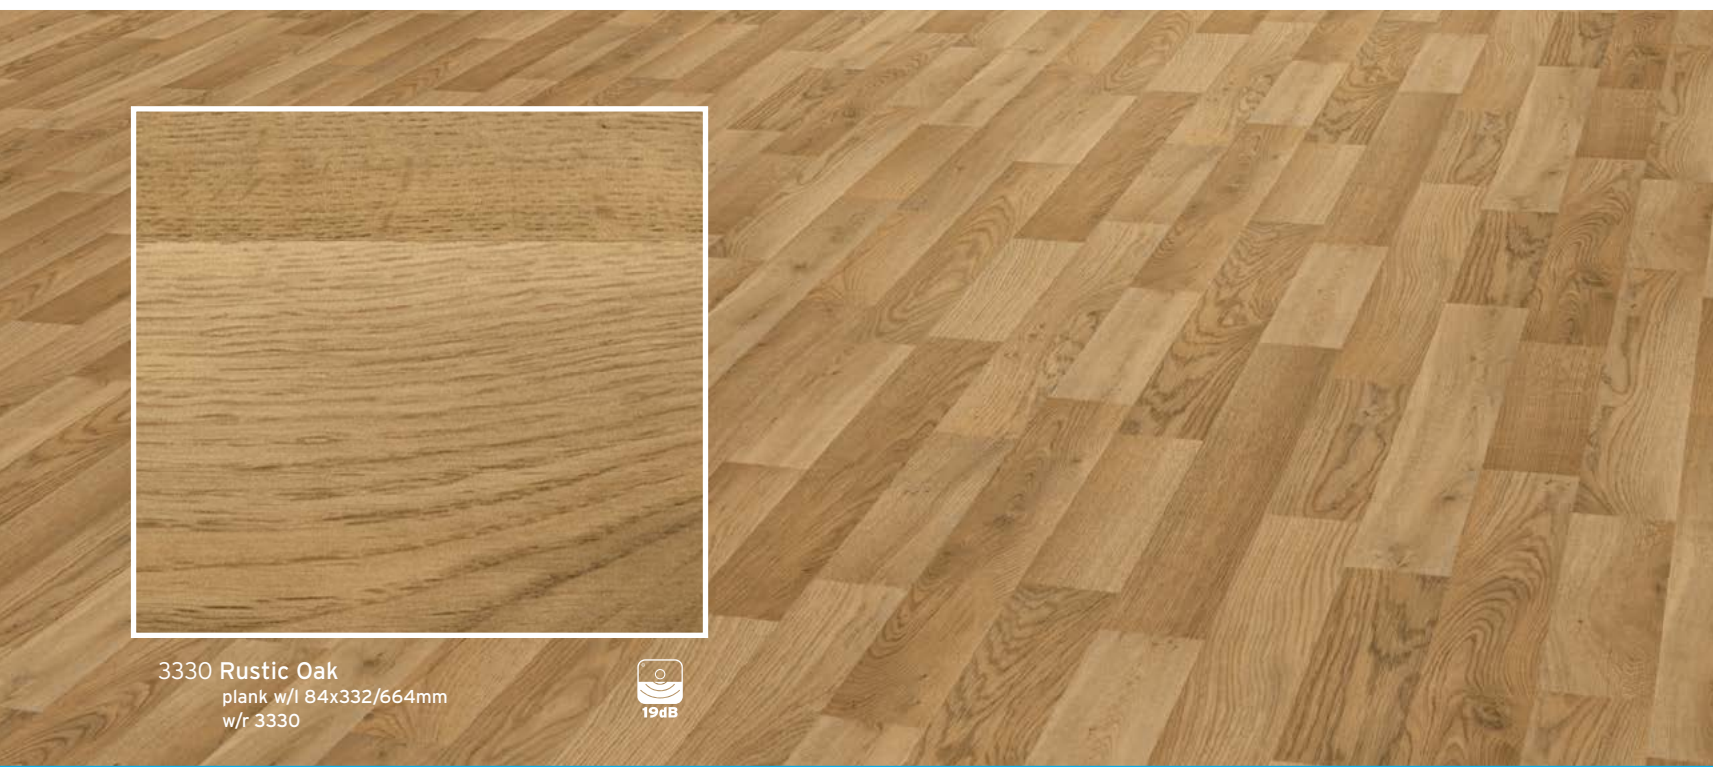

3090 Vermont Maple
plank w/l 100x500mm
w/r 3290

3290 Warm Beech
plank w/l 100x500mm
w/r 3290

2990 Oiled Oak
plank w/l 167x1500mm
w/r 2990

3380 American Oak
plank w/l 100x1000mm
w/r 3380

3330 Rustic Oak
plank w/l 84x332/664mm
w/r 3330