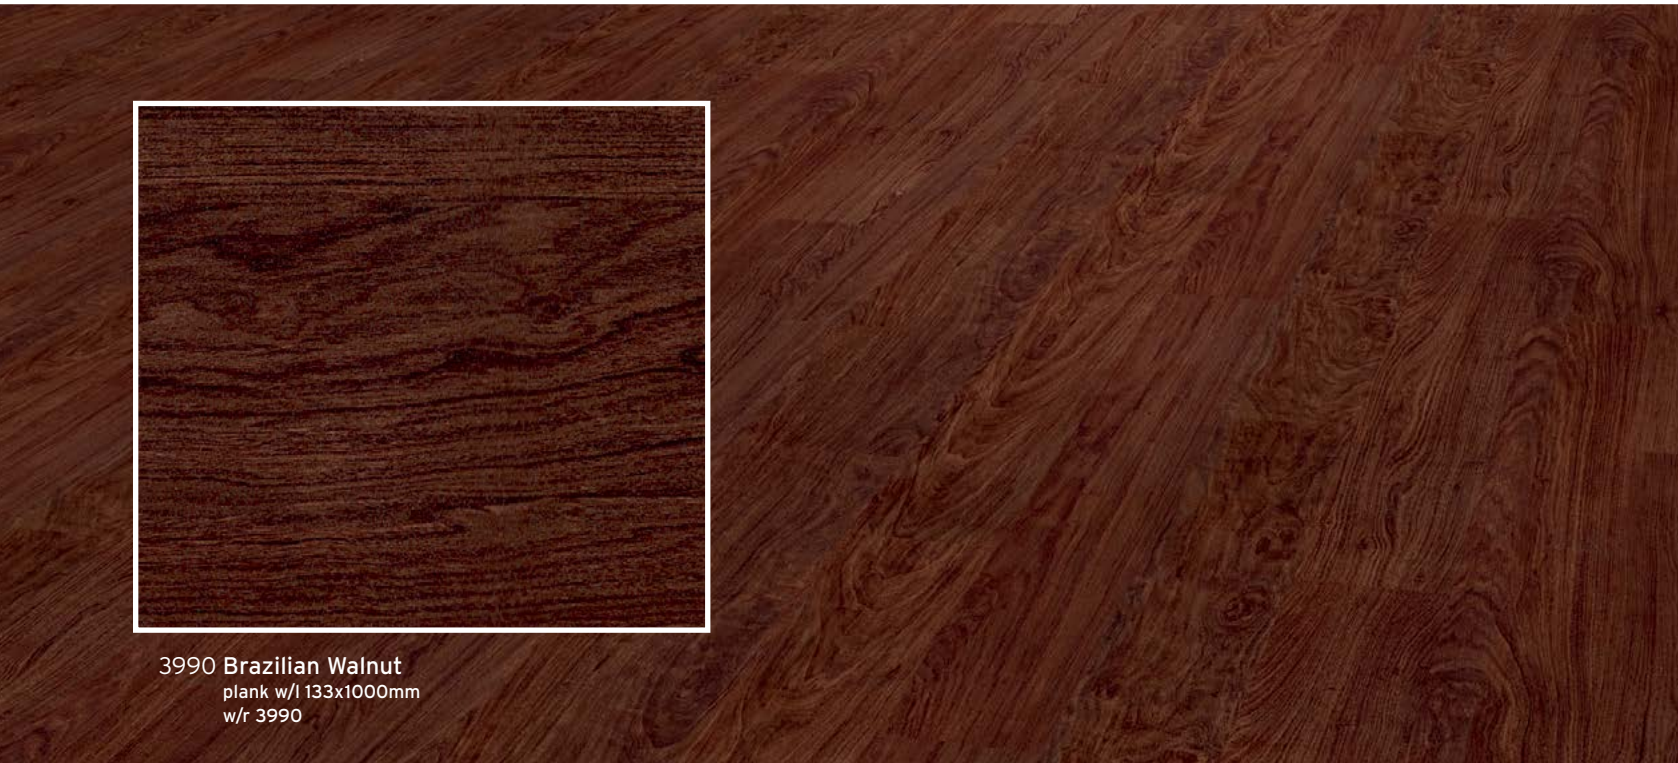

3990 Brazilian Walnut
plank w/l 133x1000mm
w/r 3990