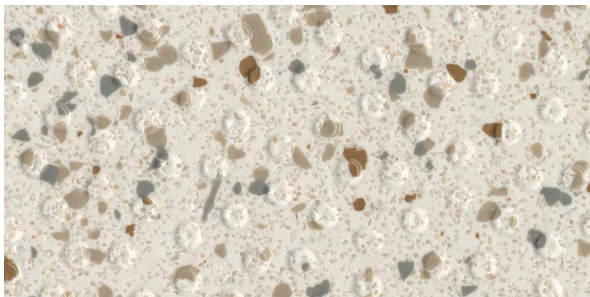

**Tigris 4257**  
NCS S 4500-N

w/r 4257  
LRV 28

**Indus 4251**  
NCS S 1502-Y

w/r 4251  
LRV 58

**Adriatic 4258**  
NCS S 3030-B

w/r 4258  
LRV 27

**Colorado 4253**  
NCS S 3000-N

w/r 4253  
LRV 44

**Black Volta 4255**  
NCS S 8000-N

w/r 4255  
LRV 6

**Blue Nile 4256**  
NCS S 3010-R90B

w/r 4256  
LRV 34

**Amazon 4252**  
NCS S 1502-Y50R

w/r 4252  
LRV 59

**Danube 4254**  
NCS S 2010-Y60R

w/r 4254  
LRV 42

**Heavy-duty safety flooring for continually wet areas, barefoot & shod.**

w/r = weld rod    NCS = Natural Colour System    LRV = Light Reflectance Value

° Refer to BRE Global ratings on [www.greenbooklive.com](http://www.greenbooklive.com)