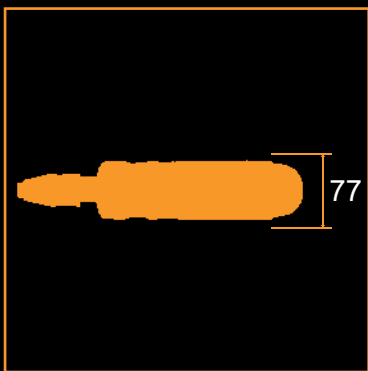

✉ SPIT SAS Route de Lyon BP 104 26501 Bourg-lès-Valence Cedex FRANCE

☎ 00 33 4 75 82 20 20

013986
06/2010 - Printed in France

3.7kg

4.23kg

520 J

$a_{hv} = 7.6m.s^{-2}$

10

107dB(A)

6.3/16