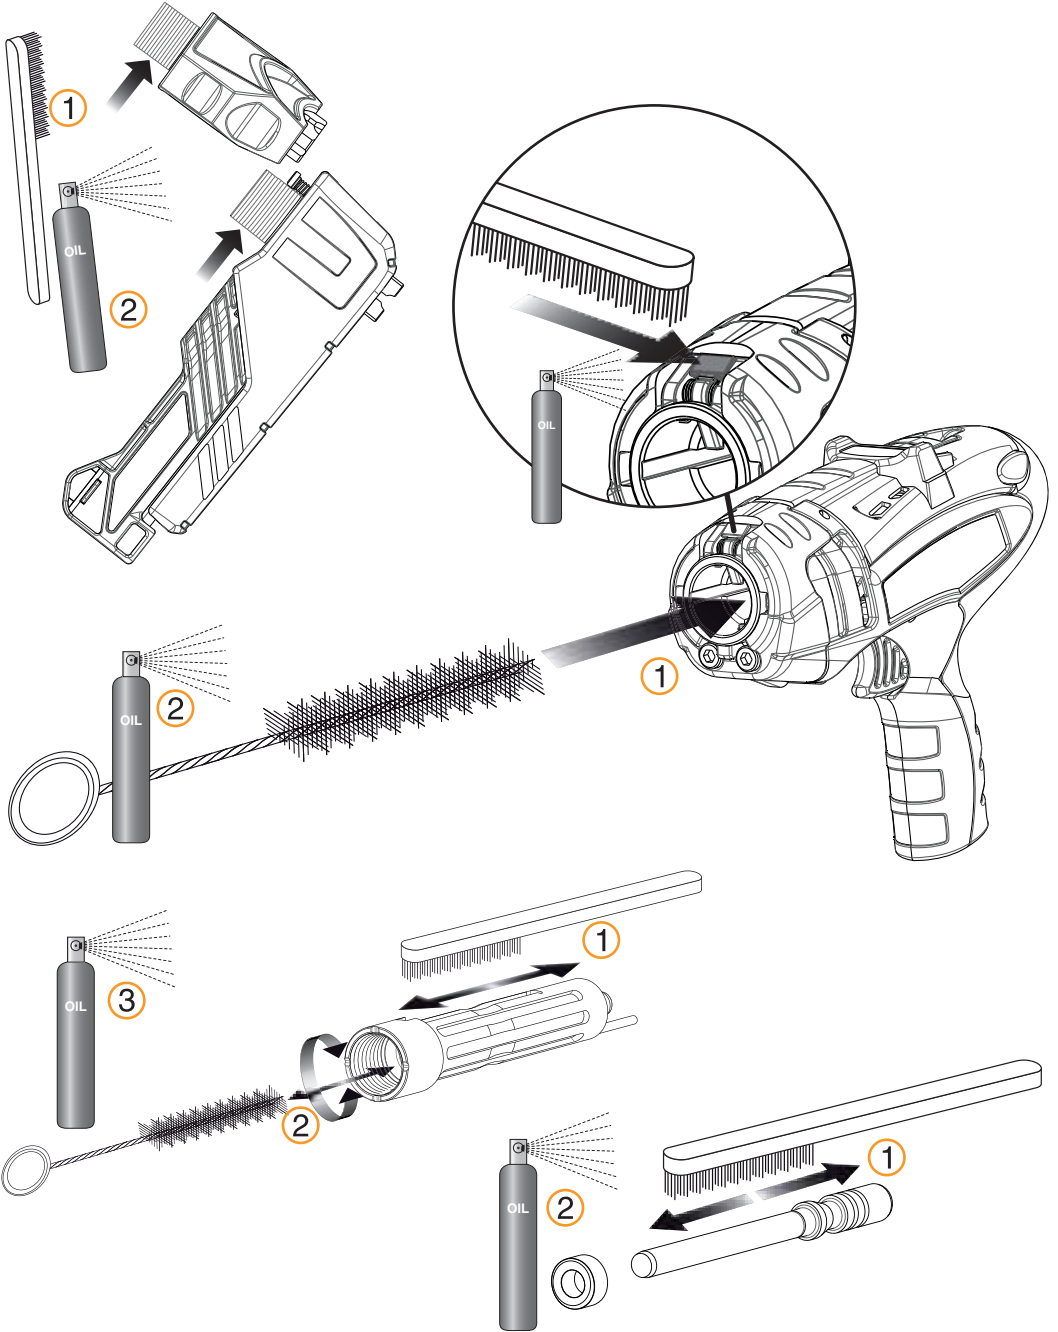

3

1000 **BANG** →

5

5000

SPIT P560

SPITFIRE

7 clics

✉ SPIT SAS Route de Lyon BP 104 26501 Bourg-lès-Valence Cedex FRANCE