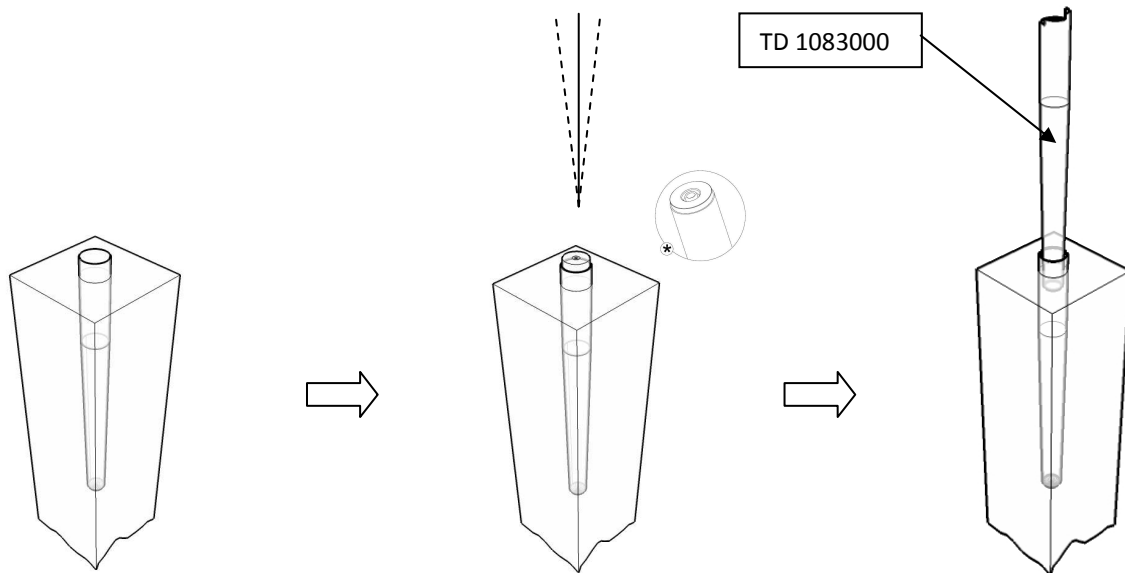

TAMMET Oy  
Housing Tube (Alsipercha)  
2,71 kg

[mm]

No.	Art. No.	Product	Weight [kg]	
1	1083416	Cylindrical Leveller	3,96	