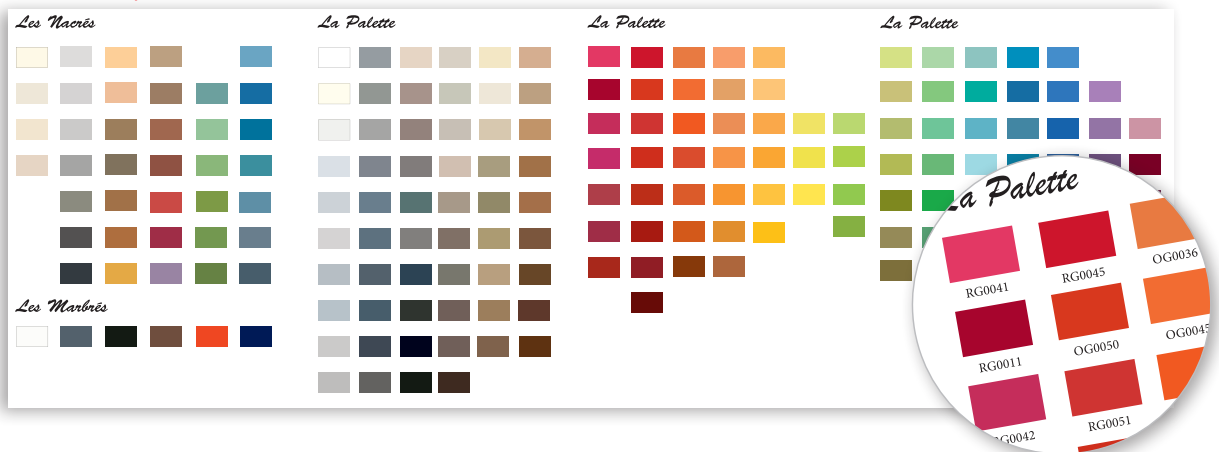

My Taralay

Gerflor
theflooringgroup

Create your decor
with granules from the Gerflor palette

My Taralay

HOW IT WORKS?

1 Select a design type

layout

Brazilia type

Indiana type

Fusion type

Osmoz type

2 Choose your granules

palette

3 Visualise your harmonies

and order online on

mytaralaybygerflor.com