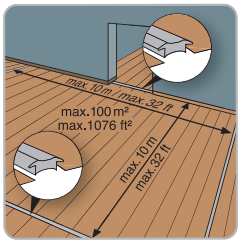

BERRY ALLOC®

LAMINATE

Home Plus

Made in **Belgium**

LOOKING FOR **MORE INFO?**