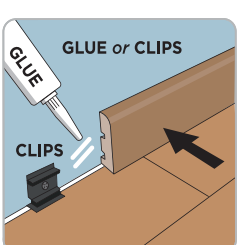

BERRY ALLOC®

LAMINATE

Home Plus

Made in **Belgium**

LOOKING FOR **MORE INFO?**