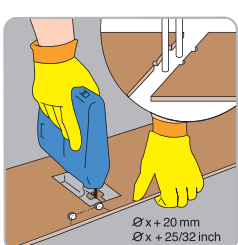

BERRY ALLOC®

LAMINATE

Home Plus

Made in **Belgium**

LOOKING FOR **MORE INFO?**