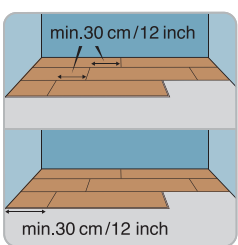

BERRY ALLOC®

LAMINATE

Home Plus

Made in **Belgium**

LOOKING FOR **MORE INFO?**