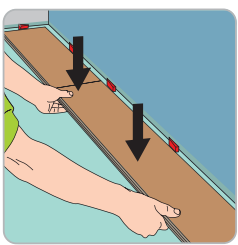

BERRY ALLOC®

LAMINATE

Home Plus

Made in **Belgium**

LOOKING FOR **MORE INFO?**