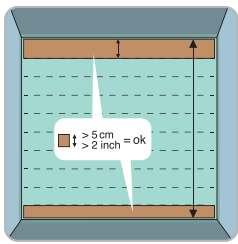

BERRY ALLOC®

LAMINATE

Home Plus

Made in **Belgium**

LOOKING FOR **MORE INFO?**