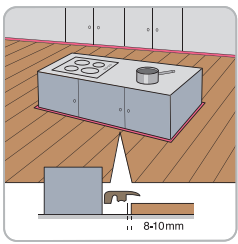

BERRY ALLOC®

LAMINATE

Home Plus

Made in **Belgium**

LOOKING FOR **MORE INFO?**