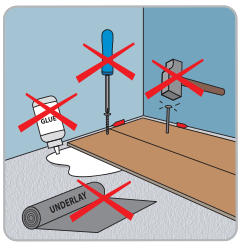

BERRY ALLOC®

LAMINATE

Home Plus

Made in **Belgium**

LOOKING FOR **MORE INFO?**