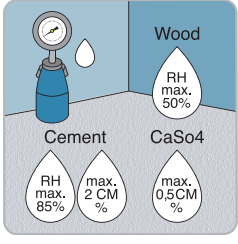

BERRY ALLOC®

LAMINATE

Home Plus

Made in **Belgium**

LOOKING FOR **MORE INFO?**