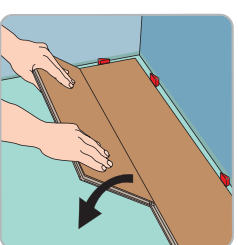

BERRY ALLOC®

LAMINATE

Home Plus

Made in **Belgium**

LOOKING FOR **MORE INFO?**