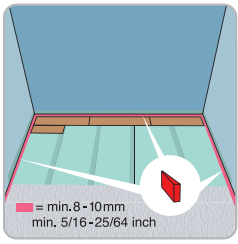

BERRY ALLOC®

LAMINATE

Home Plus

Made in **Belgium**

LOOKING FOR **MORE INFO?**