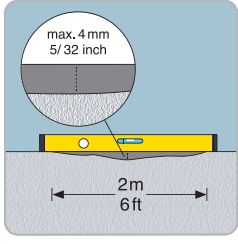

BERRY ALLOC®

LAMINATE

Home Plus

Made in **Belgium**

LOOKING FOR **MORE INFO?**