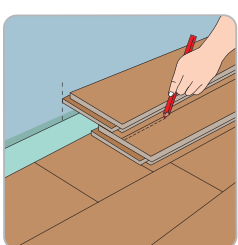

BERRY ALLOC®

LAMINATE

Home Plus

Made in **Belgium**

LOOKING FOR **MORE INFO?**