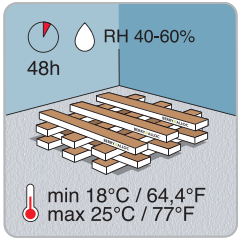

BERRY ALLOC®

LAMINATE

Home Plus

Made in **Belgium**

LOOKING FOR **MORE INFO?**