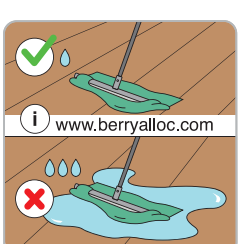

BERRY ALLOC®

LAMINATE

Home Plus

Made in **Belgium**

LOOKING FOR **MORE INFO?**