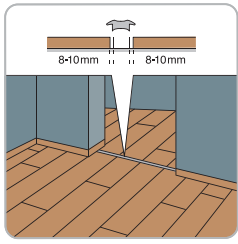

BERRY ALLOC®

LAMINATE

Home Plus

Made in **Belgium**

LOOKING FOR **MORE INFO?**