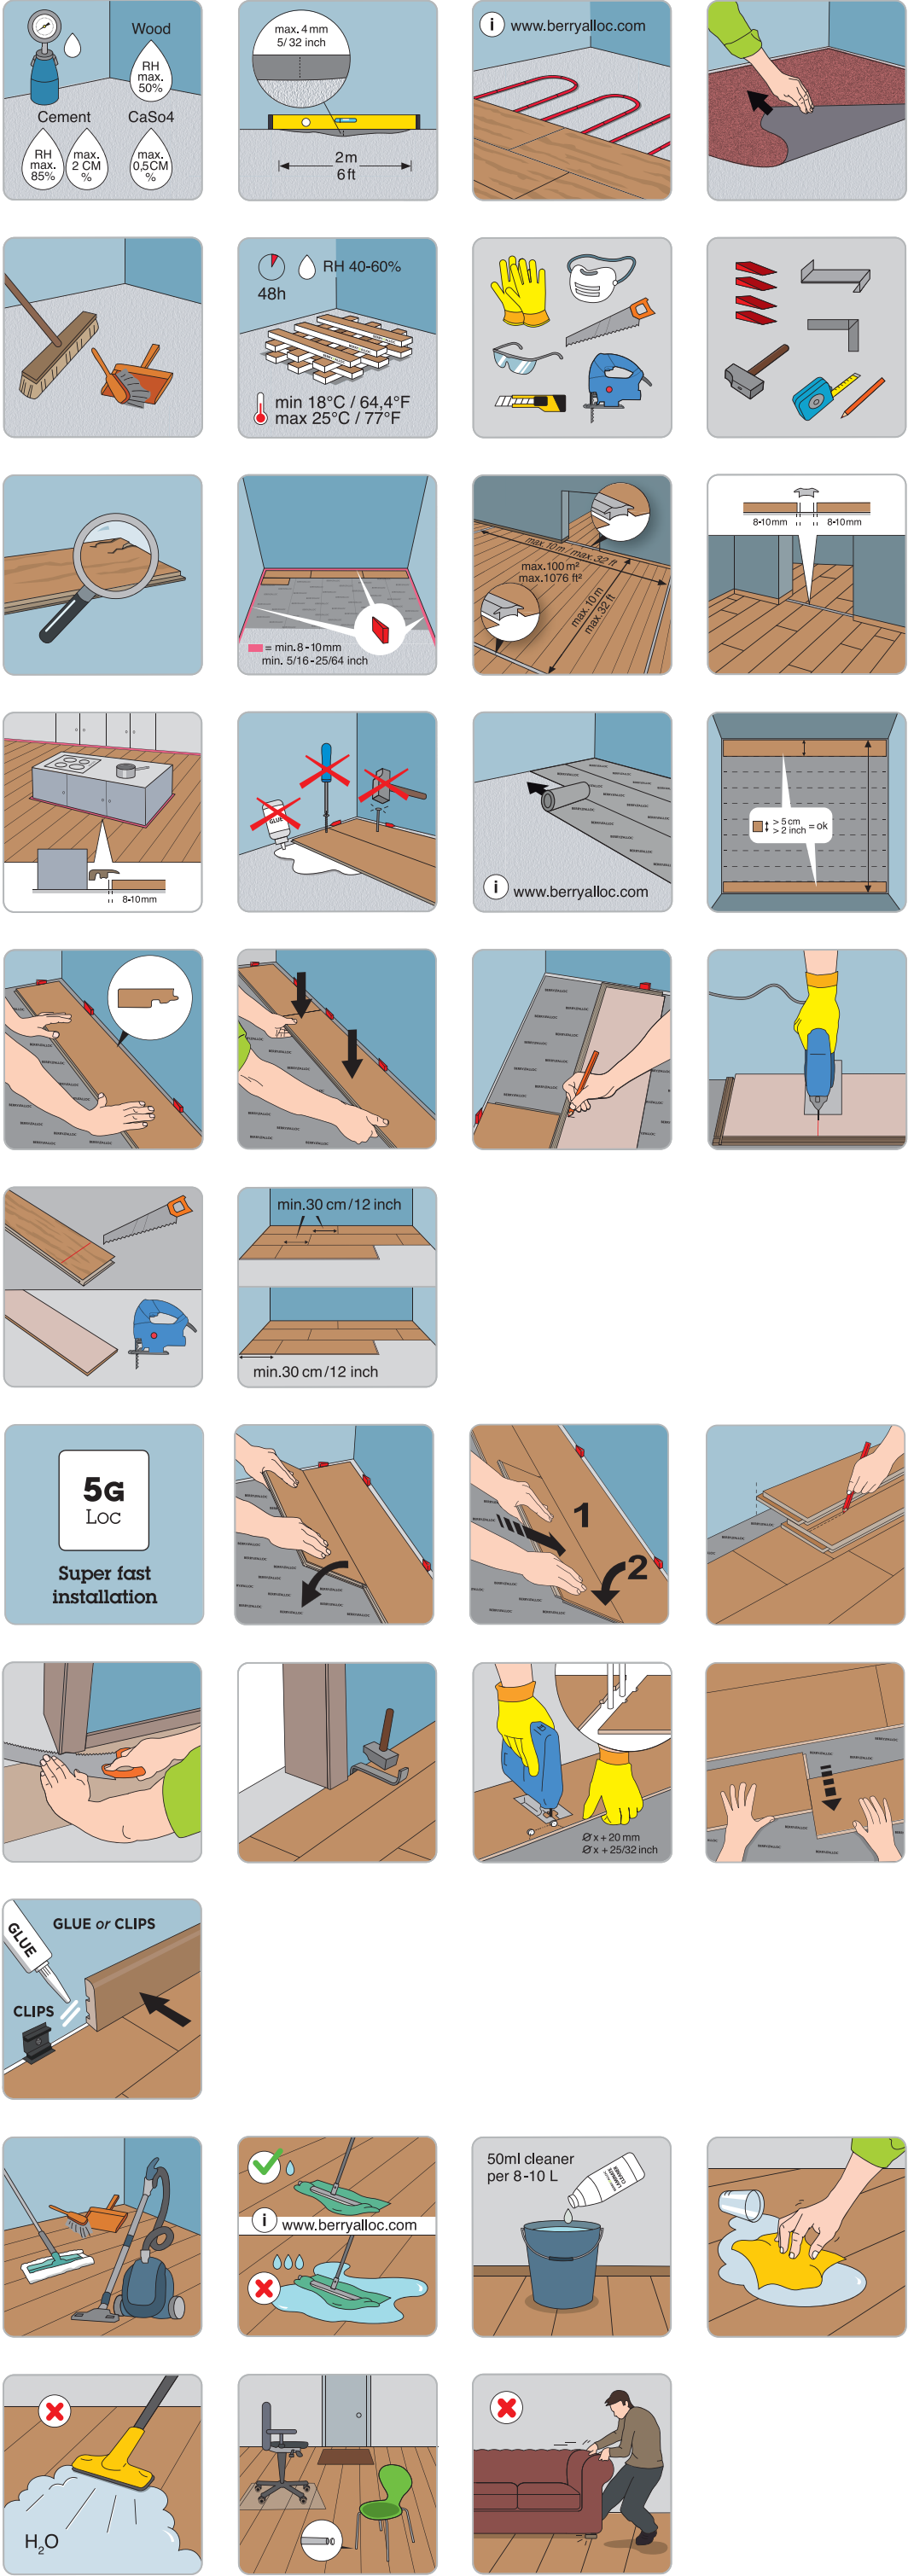

BERRY≡ALLOC®

LAMINATE

Home