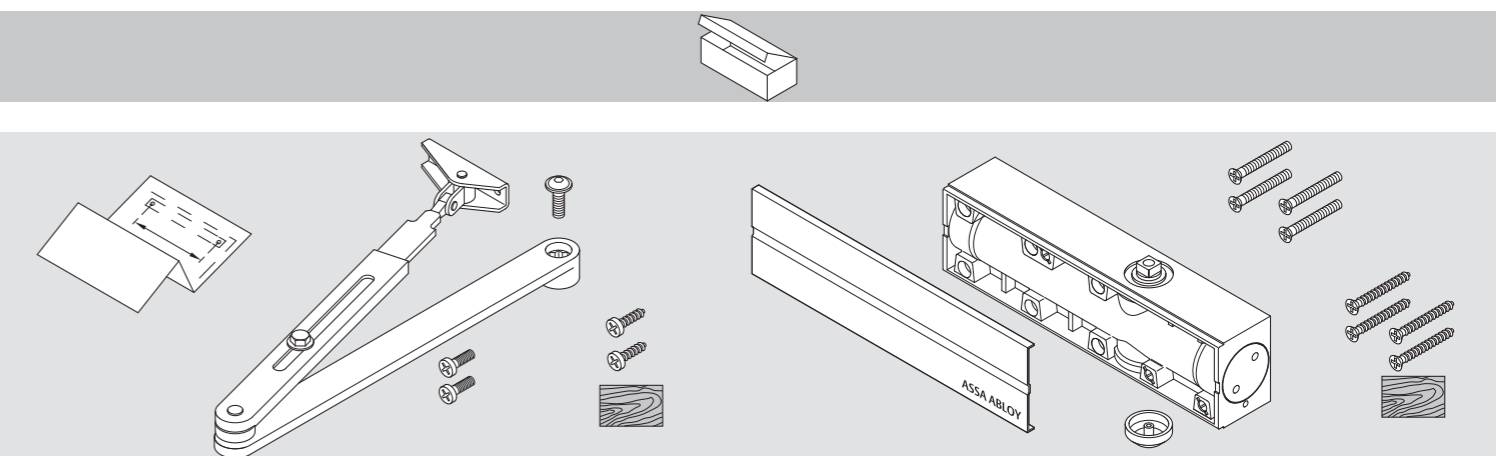

## Installation Instructions

D10046

ASSA ABLOY is the global leader in door opening solutions, dedicated to satisfying end-user needs for security, safety and convenience.

**ASSA ABLOY**

ASSA ABLOY  
Sicherheitstechnik GmbH  
Werk Albstadt  
Bildstockstraße 20  
72458 Albstadt  
GERMANY  
Tel.: +49 (0) 74 31-12 3-0  
Fax: +49 (0) 74 31- 12 3-24 0  
info@assaabloy.de  
www.assaabloy.de