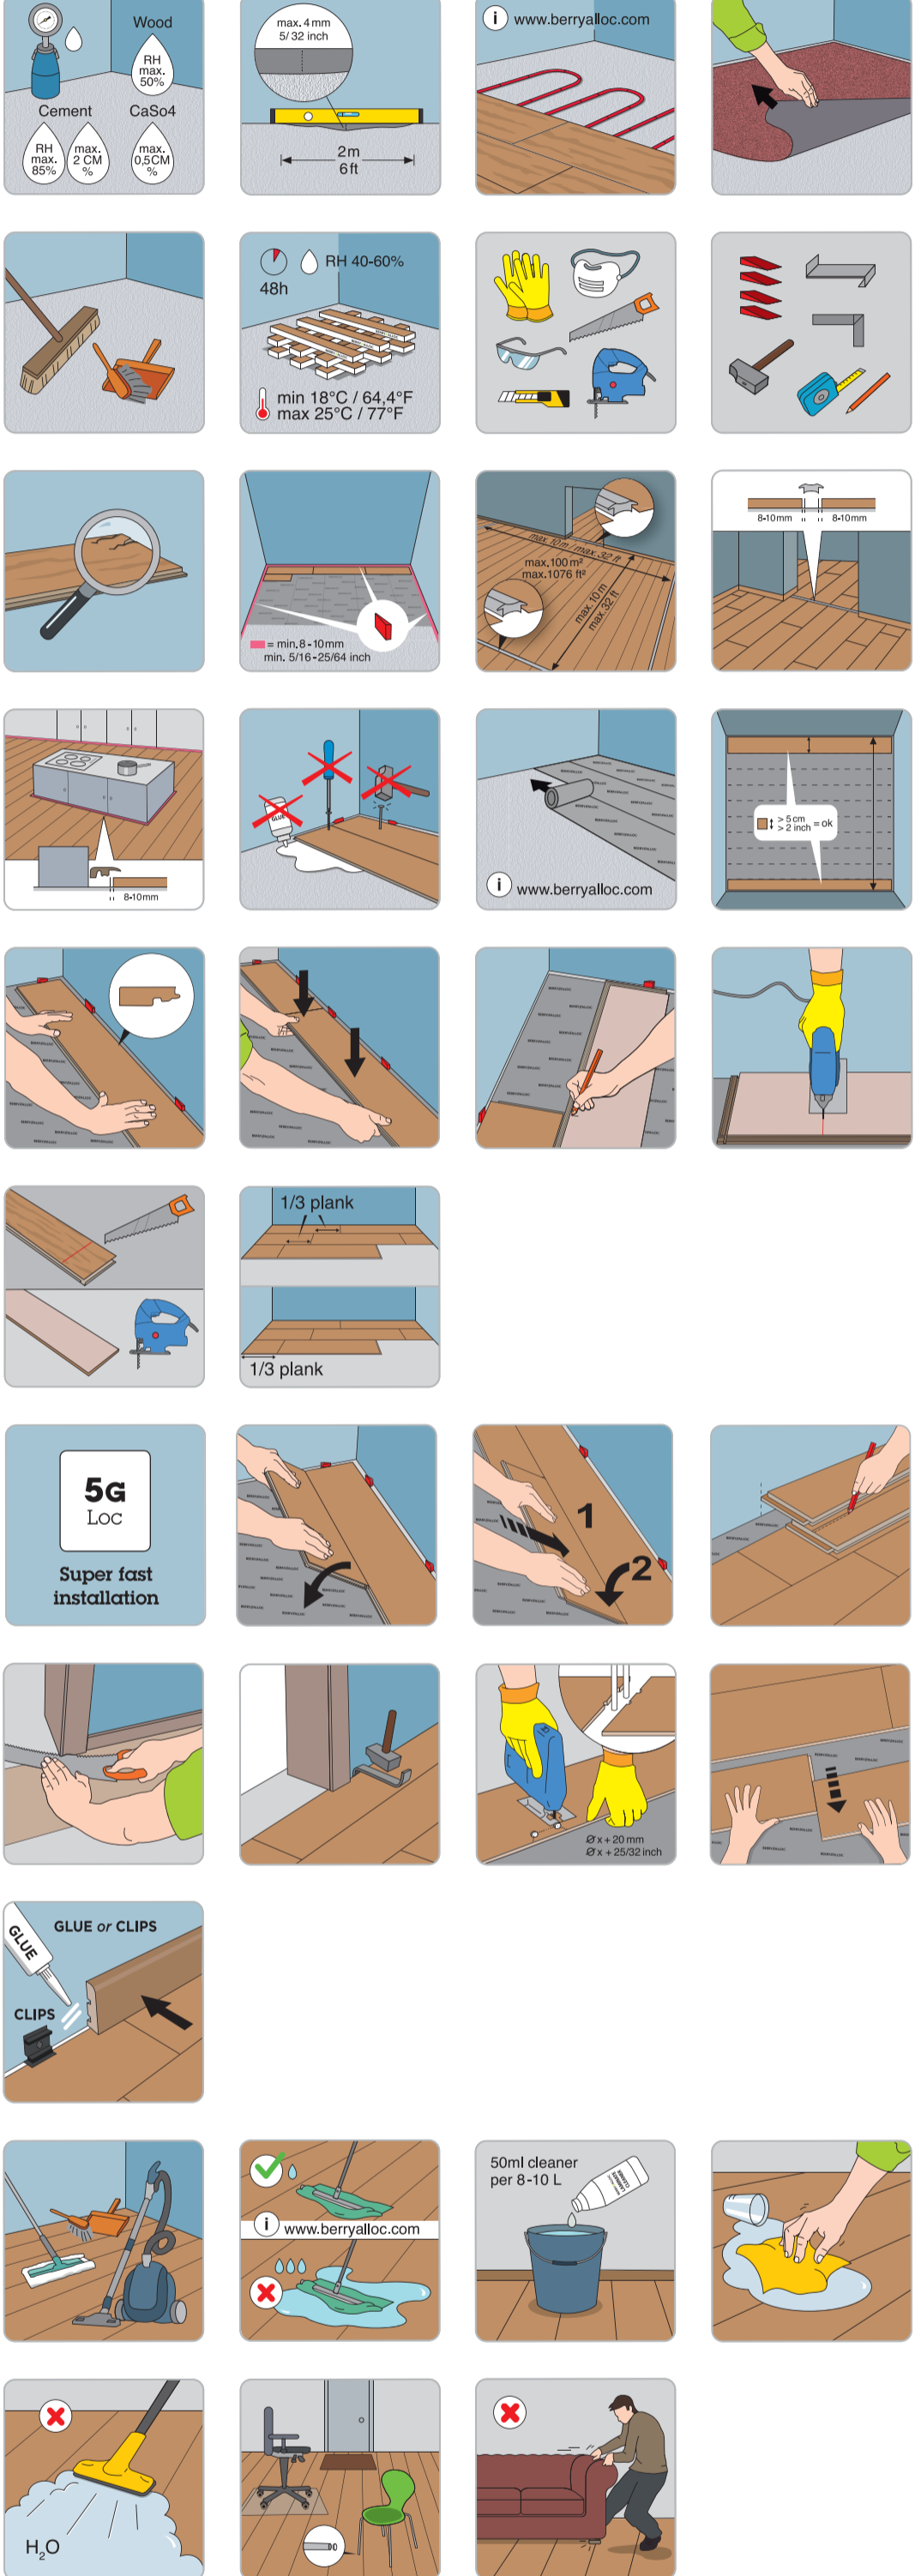

BERRYALLOC®

LAMINATE

Glorious XL

Made in **Belgium**

LOOKING FOR MORE INFO?

UNDERLAYS

INSTALLATION

FLOOR HEATING

CARE & MAINTENANCE

WARRANTY

VISIT OUR WEBSITE
WWW.BERRYALLOC.COM

Discover our products

Beaulieu International Group