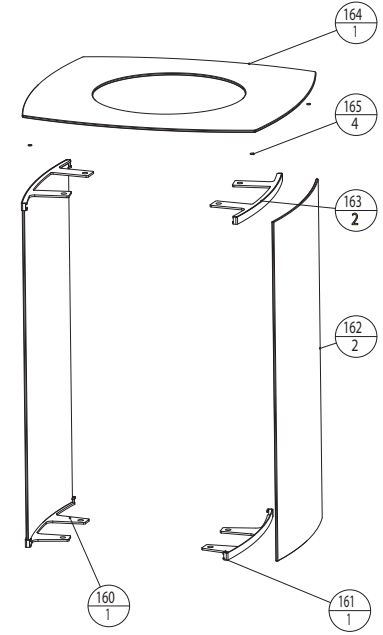

Delliste / part list - Jøtul F 270		Sheet 2 of 3
Jøtul AS Fredrikstad, Norway	Draw. no. 3-3161-P11	Date: June 2011

351113 Self Closing Mechanism Jøtul F 270

350997 Revolving pedestal Jøtul F 270 / F370

351143 Soap Stone Sides Jøtul F 270 BP

351144 Soap Stone Sides Jøtul F 270 GP

351142 Soap Stone Top n Jøtul F 270

351137 Glass Decor Topp k Jøtul F 270

351138 Glass Decor Sides c Jøtul F 270 BP

351139 Glass Decor Sides c Jøtul F 270 GP

361009 Soapstone Top Complete Jøtul F 270