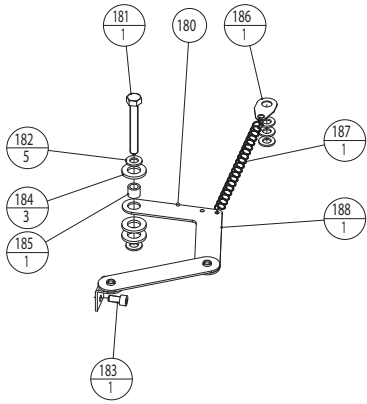

Delliste / part list - Jøtul F 270		Sheet 2 of 3
Jøtul AS Fredrikstad, Norway	Draw. no. 3-3161-P11	Date: June 2011

351113 Self Closing Mechanism Jøtul F 270

350997 Revolving pedestal Jøtul F 270 / F370

351143 Soap Stone Sides Jøtul F 270 BP

351144 Soap Stone Sides Jøtul F 270 GP

351142 Soap Stone Top n Jøtul F 270

351137 Glass Decor Topp k Jøtul F 270

351138 Glass Decor Sides c Jøtul F 270 BP

351139 Glass Decor Sides c Jøtul F 270 GP

361009 Soapstone Top Complete Jøtul F 270