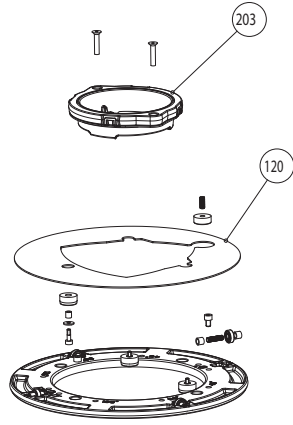

Delliste / part list - Jøtul F 270		Sheet 2 of 3
Jøtul AS Fredrikstad, Norway	Draw. no. 3-3161-P11	Date: June 2011

351113 Self Closing Mechanism Jøtul F 270

350997 Revolving pedestal Jøtul F 270 / F370

351143 Soap Stone Sides Jøtul F 270 BP

351144 Soap Stone Sides Jøtul F 270 GP

351142 Soap Stone Top n Jøtul F 270

351137 Glass Decor Topp k Jøtul F 270

351138 Glass Decor Sides c Jøtul F 270 BP

351139 Glass Decor Sides c Jøtul F 270 GP

361009 Soapstone Top Complete Jøtul F 270