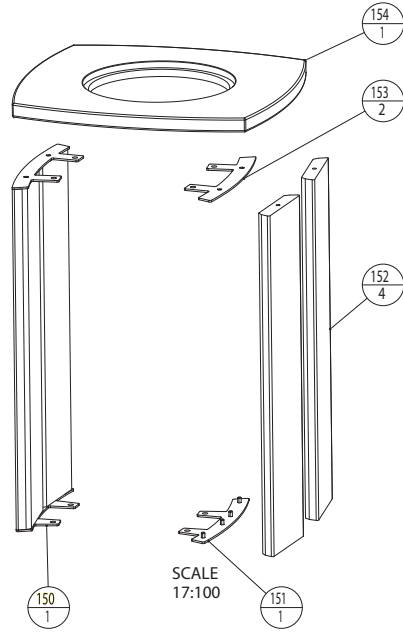

Delliste / part list - Jøtul F 270		Sheet 2 of 3
Jøtul AS Fredrikstad, Norway	Draw. no. 3-3161-P11	Date: June 2011

351113 Self Closing Mechanism Jøtul F 270

350997 Revolving pedestal Jøtul F 270 / F370

351143 Soap Stone Sides Jøtul F 270 BP

351144 Soap Stone Sides Jøtul F 270 GP

351142 Soap Stone Top n Jøtul F 270

351137 Glass Decor Topp k Jøtul F 270

351138 Glass Decor Sides c Jøtul F 270 BP

351139 Glass Decor Sides c Jøtul F 270 GP

361009 Soapstone Top Complete Jøtul F 270